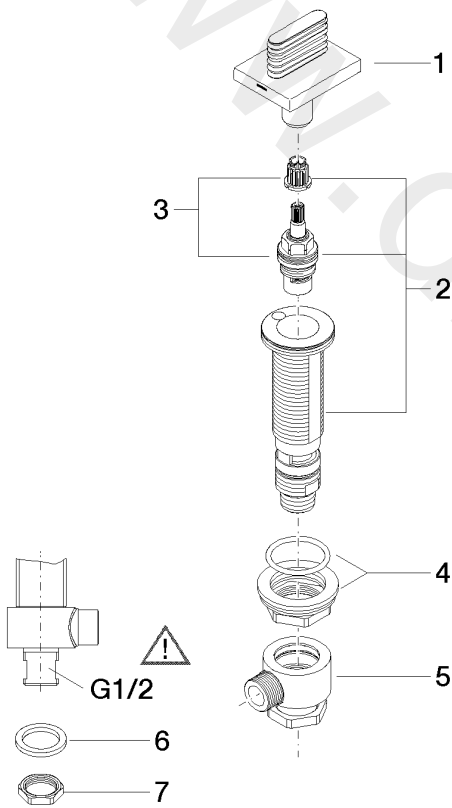

Washbasin - CL.1

Deck valve anti-clockwise closing hot - Brushed Platinum

Article number: 20 005 706-06

Date of manufacture from 3/9/2015

Washbasin - CL.1

Deck valve anti-clockwise closing hot - Brushed Platinum

Article number: 20 005 706-06

Date of manufacture from 3/9/2015

Spare parts list

Position	Quantity used	Item Number	Spare part	Delivery time
1	1	90 20 70 055 07-06	handle (hot)	10
2	1	04 17 11 058 52 90	side panel	2
3	1	90 90 03 152 00 90	top	2
4	1	04 23 10 032 78 90	fixing set	2
5	1	04 17 11 023 10 90	distributor	2
6	1	04 23 30 040 00-06	threaded connector	10
7	1	09 30 11 059 90	disc	2
8	1	09 23 10 012 90	nut	2