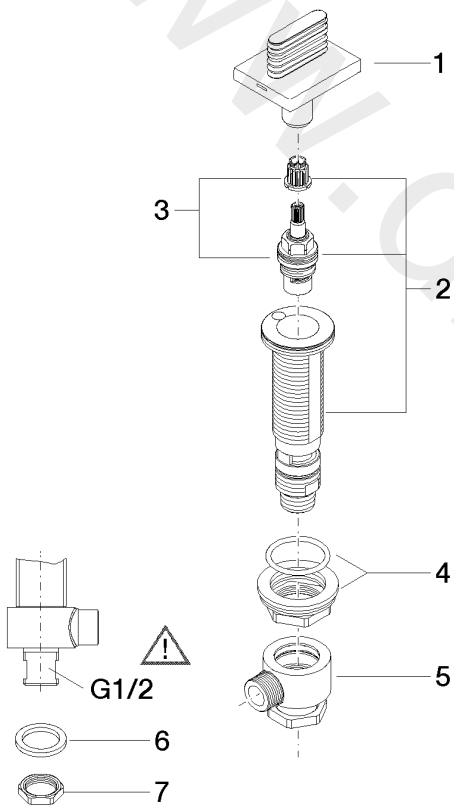

Washbasin - CL.1

Deck valve clockwise closing cold - Brushed Dark Platinum

Article number: 20 005 705-99

Date of manufacture from 3/9/2015

Washbasin - CL.1

Deck valve clockwise closing cold - Brushed Dark Platinum

Article number: 20 005 705-99

Date of manufacture from 3/9/2015

Spare parts list

Position	Quantity used	Item Number	Spare part	Delivery time
1	1	90 20 70 055 06-99	handle (cold)	30
2	1	04 17 11 058 53 90	side panel	2
3	1	90 90 03 153 00 90	top	2
4	1	04 23 10 032 78 90	fixing set	2
5	1	04 17 11 023 10 90	distributor	2
6	1	04 23 30 040 00-99	threaded connector	30
7	1	09 30 11 059 90	disc	2
8	1	09 23 10 012 90	nut	2