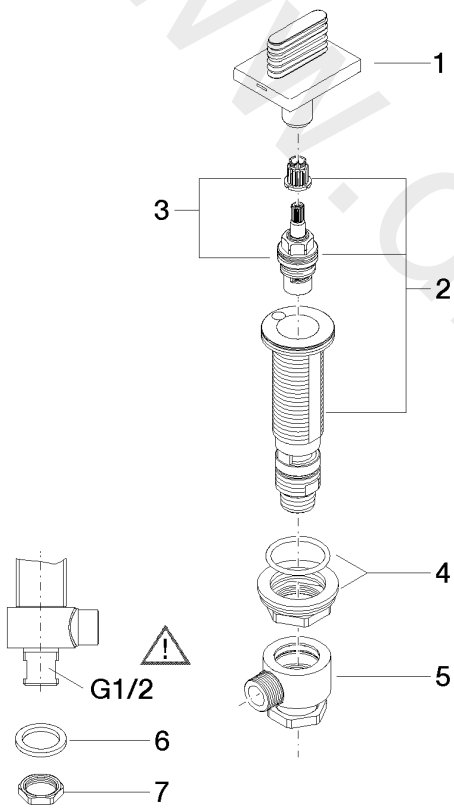

Washbasin - CL.1

Deck valve clockwise closing cold - Brushed Platinum

Article number: 20 005 705-06

Date of manufacture from 3/9/2015

Washbasin - CL.1

Deck valve clockwise closing cold - Brushed Platinum

Article number: 20 005 705-06

Date of manufacture from 3/9/2015

Spare parts list

Position	Quantity used	Item Number	Spare part	Delivery time
1	1	90 20 70 055 06-06	handle (cold)	10
2	1	04 17 11 058 53 90	side panel	2
3	1	90 90 03 153 00 90	top	2
4	1	04 23 10 032 78 90	fixing set	2
5	1	04 17 11 023 10 90	distributor	2
6	1	04 23 30 040 00-06	threaded connector	10
7	1	09 30 11 059 90	disc	2
8	1	09 23 10 012 90	nut	2