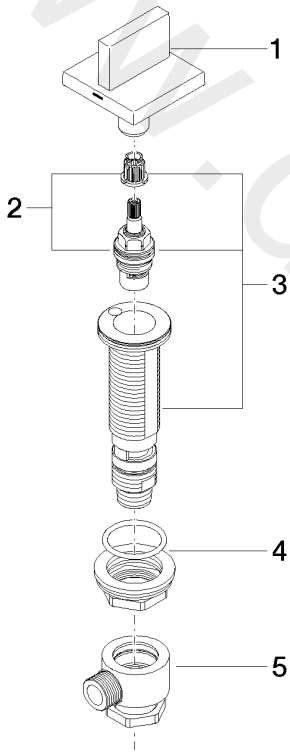

- MEM

Deck valve anti-clockwise closing hot - Brushed Dark Platinum

Article number: 20 004 783-99

Date of manufacture from 9/1/2022

- MEM

Deck valve anti-clockwise closing hot - Brushed Dark Platinum

Article number: 20 004 783-99

Date of manufacture from 9/1/2022

Spare parts list

Position	Quantity used	Item Number	Spare part	Delivery time
1	1	90 20 78 009 01-99	handle (hot)	30
2	1	90 90 03 132 00 90	top	2
3	1	04 17 11 058 32 90	side panel	2
4	1	04 23 10 032 78 90	fixing set	2
5	1	04 17 11 023 10 90	distributor	2