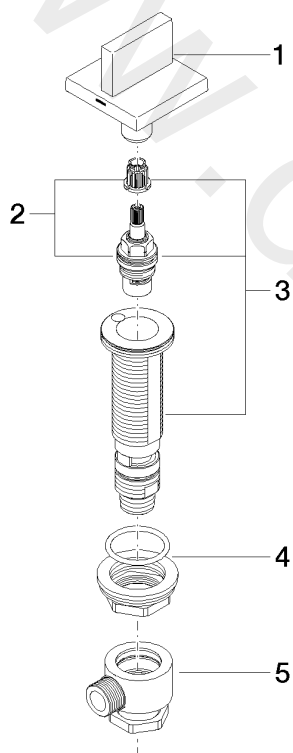

- MEM

Deck valve anti-clockwise closing hot - Platinum

Article number: 20 004 783-08

Date of manufacture from 9/1/2022

- MEM

Deck valve anti-clockwise closing hot - Platinum

Article number: 20 004 783-08

Date of manufacture from 9/1/2022

### Spare parts list

Position	Quantity used	Item Number	Spare part	Delivery time
1	1	90 20 78 009 01-08	handle ( hot )	20
2	1	90 90 03 132 00 90	top	2
3	1	04 17 11 058 32 90	side panel	2
4	1	04 23 10 032 78 90	fixing set	2
5	1	04 17 11 023 10 90	distributor	2