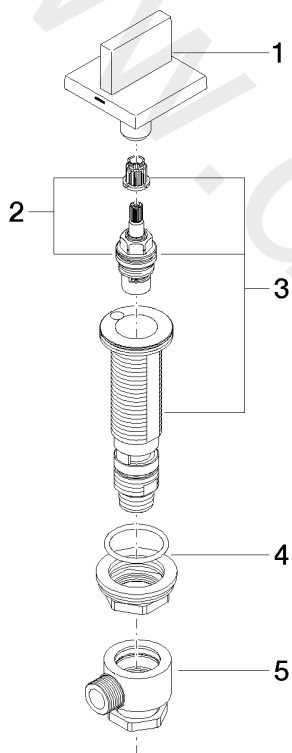

- MEM

Deck valve anti-clockwise closing hot - Brushed Platinum

Article number: 20 004 783-06

Date of manufacture from 9/1/2022

- MEM

Deck valve anti-clockwise closing hot - Brushed Platinum

Article number: 20 004 783-06

Date of manufacture from 9/1/2022

Spare parts list

Position	Quantity used	Item Number	Spare part	Delivery time
1	1	90 20 78 009 01-06	handle (hot)	10
2	1	90 90 03 132 00 90	top	2
3	1	04 17 11 058 32 90	side panel	2
4	1	04 23 10 032 78 90	fixing set	2
5	1	04 17 11 023 10 90	distributor	2