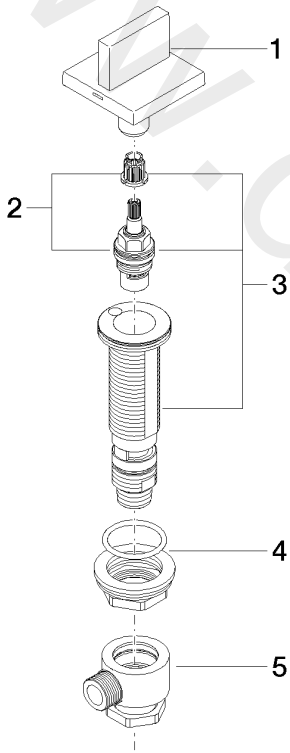

- MEM

Deck valve clockwise closing cold - Brushed Dark Platinum

Article number: 20 004 782-99

Date of manufacture from 9/1/2022

- MEM

Deck valve clockwise closing cold - Brushed Dark Platinum

Article number: 20 004 782-99

### Spare parts list

Position	Quantity used	Item Number	Spare part	Delivery time
1	1	90 20 78 009 00-99	handle ( cold )	30
2	1	90 90 03 133 00 90	top	2
3	1	04 17 11 058 33 90	side panel	2
4	1	04 23 10 032 78 90	fixing set	2
5	1	04 17 11 023 10 90	distributor	2