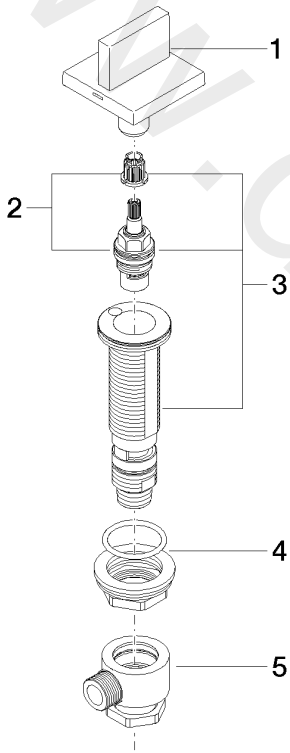

- MEM

Deck valve clockwise closing cold - Platinum

Article number: 20 004 782-08

Date of manufacture from 9/1/2022

- MEM

Deck valve clockwise closing cold - Platinum

Article number: 20 004 782-08

Date of manufacture from 9/1/2022

Spare parts list

Position	Quantity used	Item Number	Spare part	Delivery time
1	1	90 20 78 009 00-08	handle (cold)	20
2	1	90 90 03 133 00 90	top	2
3	1	04 17 11 058 33 90	side panel	2
4	1	04 23 10 032 78 90	fixing set	2
5	1	04 17 11 023 10 90	distributor	2