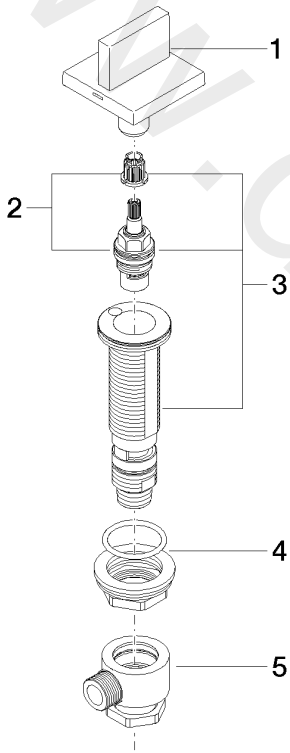

- MEM

Deck valve clockwise closing cold - Brushed Platinum

Article number: 20 004 782-06

Date of manufacture from 9/1/2022

- MEM

Deck valve clockwise closing cold - Brushed Platinum

Article number: 20 004 782-06

### Spare parts list

Position	Quantity used	Item Number	Spare part	Delivery time
1	1	90 20 78 009 00-06	handle ( cold )	10
2	1	90 90 03 133 00 90	top	2
3	1	04 17 11 058 33 90	side panel	2
4	1	04 23 10 032 78 90	fixing set	2
5	1	04 17 11 023 10 90	distributor	2