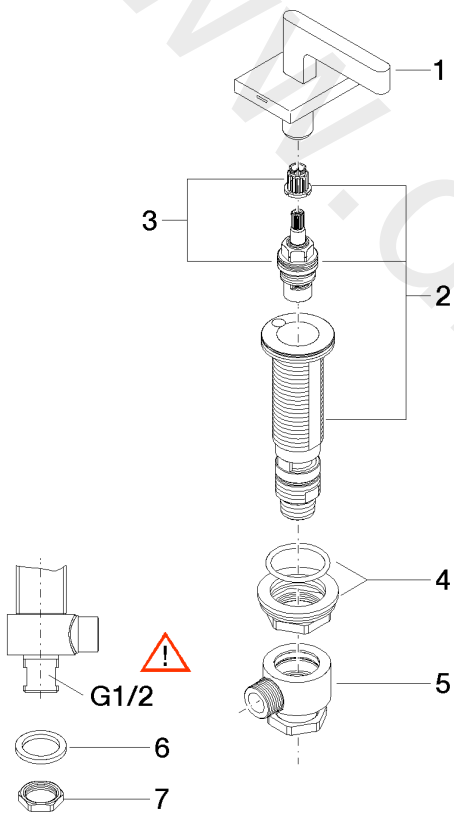

Washbasin - CYO

Deck valve anti-clockwise closing cold - Brushed Dark Platinum

Article number: 20 004 716-99

Date of manufacture from 6/1/2015

Washbasin - CYO

Deck valve anti-clockwise closing cold - Brushed Dark Platinum

Article number: 20 004 716-99

Date of manufacture from 6/1/2015

Spare parts list

Position	Quantity used	Item Number	Spare part	Delivery time
1	1	90 20 70 057 03-99	handle (cold)	30
2	1	04 17 11 058 52 90	side panel	2
3	1	90 90 03 152 00 90	top	2
4	1	04 23 10 032 78 90	fixing set	2
5	1	04 17 11 023 10 90	distributor	2
6	1	09 30 11 059 90	disc	2
7	1	09 23 10 012 90	nut	2