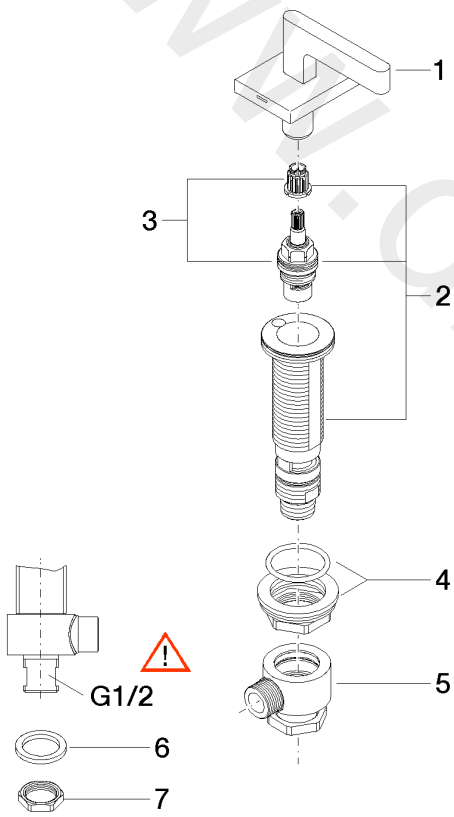

Washbasin - CYO

Deck valve anti-clockwise closing cold - Brushed Platinum

Article number: 20 004 716-06

Date of manufacture from 6/1/2015

Washbasin - CYO

Deck valve anti-clockwise closing cold - Brushed Platinum

Article number: 20 004 716-06

Date of manufacture from 6/1/2015

Spare parts list

Position	Quantity used	Item Number	Spare part	Delivery time
1	1	90 20 70 057 03-06	handle (cold)	10
2	1	04 17 11 058 52 90	side panel	2
3	1	90 90 03 152 00 90	top	2
4	1	04 23 10 032 78 90	fixing set	2
5	1	04 17 11 023 10 90	distributor	2
6	1	09 30 11 059 90	disc	2
7	1	09 23 10 012 90	nut	2