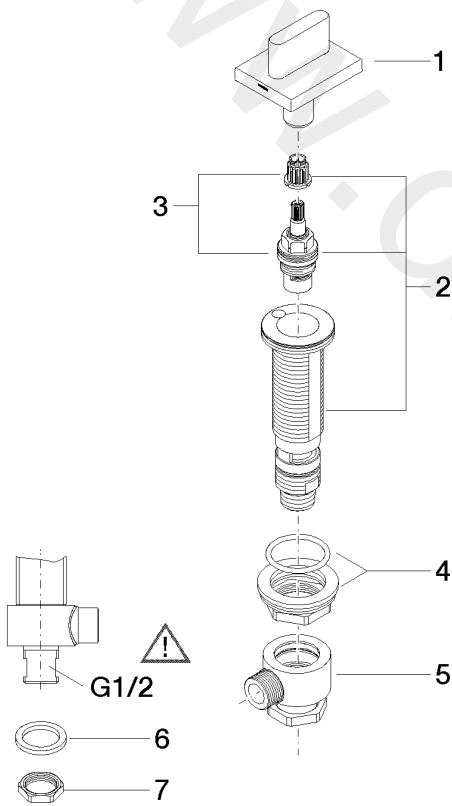

Washbasin - CL.1

Deck valve anti-clockwise closing hot - Brushed Dark Platinum

Article number: 20 004 706-99

Date of manufacture from 3/9/2015

Washbasin - CL.1

Deck valve anti-clockwise closing hot - Brushed Dark Platinum

Article number: 20 004 706-99

Date of manufacture from 3/9/2015

Spare parts list

Position	Quantity used	Item Number	Spare part	Delivery time
1	1	90 20 70 051 07-99	handle (hot)	30
2	1	04 17 11 058 52 90	side panel	2
3	1	90 90 03 152 00 90	top	2
4	1	04 23 10 032 78 90	fixing set	2
5	1	04 17 11 023 10 90	distributor	2
6	1	04 23 30 040 00-99	threaded connector	30
7	1	09 30 11 059 90	disc	2
8	1	09 23 10 012 90	nut	2