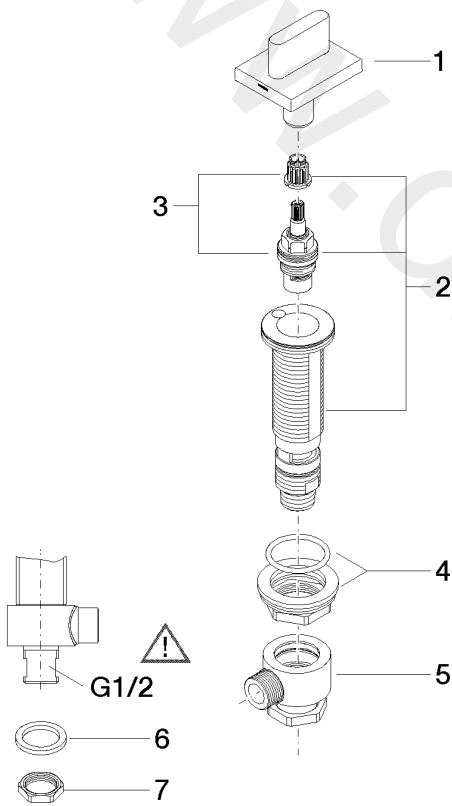

Washbasin - CL.1

Deck valve anti-clockwise closing hot - Brushed Platinum

Article number: 20 004 706-06

Date of manufacture from 3/9/2015

Washbasin - CL.1

Deck valve anti-clockwise closing hot - Brushed Platinum

Article number: 20 004 706-06

Date of manufacture from 3/9/2015

## Spare parts list

Position	Quantity used	Item Number	Spare part	Delivery time
1	1	90 20 70 051 07-06	handle ( hot )	10
2	1	04 17 11 058 52 90	side panel	2
3	1	90 90 03 152 00 90	top	2
4	1	04 23 10 032 78 90	fixing set	2
5	1	04 17 11 023 10 90	distributor	2
6	1	04 23 30 040 00-06	threaded connector	10
7	1	09 30 11 059 90	disc	2
8	1	09 23 10 012 90	nut	2