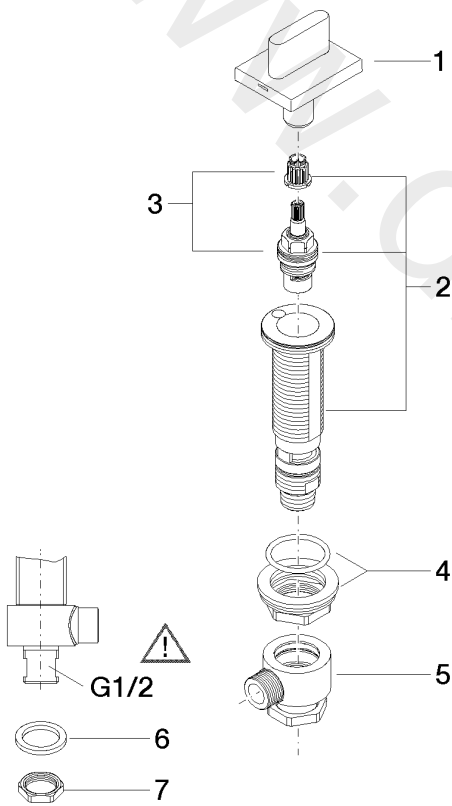

Washbasin - CL.1

Deck valve clockwise closing cold - Brushed Dark Platinum

Article number: 20 004 705-99

Date of manufacture from 3/9/2015

Washbasin - CL.1

Deck valve clockwise closing cold - Brushed Dark Platinum

## Spare parts list

Position	Quantity used	Item Number	Spare part	Delivery time
1	1	90 20 70 051 06-99	handle ( cold )	30
2	1	04 17 11 058 53 90	side panel	2
3	1	90 90 03 153 00 90	top	2
4	1	04 23 10 032 78 90	fixing set	2
5	1	04 17 11 023 10 90	distributor	2
6	1	04 23 30 040 00-99	threaded connector	30
7	1	09 30 11 059 90	disc	2
8	1	09 23 10 012 90	nut	2