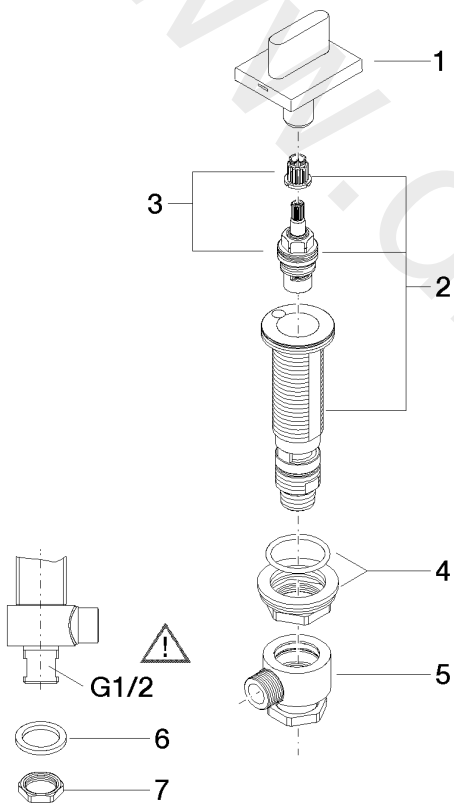

Washbasin - CL.1

Deck valve clockwise closing cold - Brushed Platinum

Article number: 20 004 705-06

Date of manufacture from 3/9/2015

Washbasin - CL.1

Deck valve clockwise closing cold - Brushed Platinum

Article number: 20 004 705-06

Date of manufacture from 3/9/2015

Spare parts list

Position	Quantity used	Item Number	Spare part	Delivery time
1	1	90 20 70 051 06-06	handle (cold)	10
2	1	04 17 11 058 53 90	side panel	2
3	1	90 90 03 153 00 90	top	2
4	1	04 23 10 032 78 90	fixing set	2
5	1	04 17 11 023 10 90	distributor	2
6	1	04 23 30 040 00-06	threaded connector	10
7	1	09 30 11 059 90	disc	2
8	1	09 23 10 012 90	nut	2