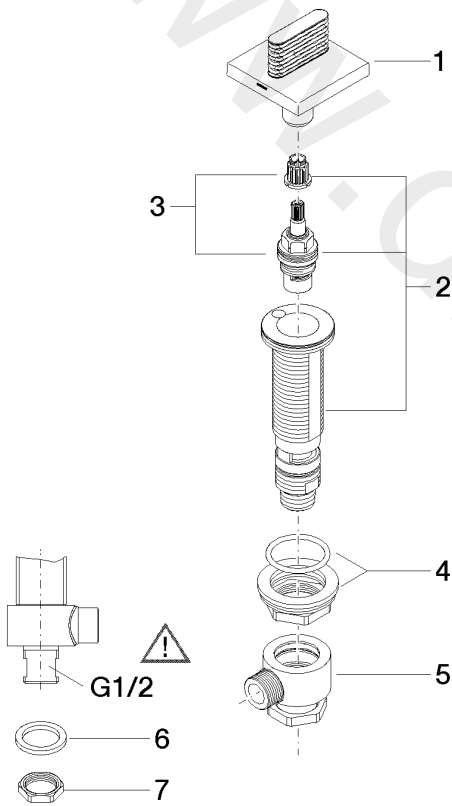

Washbasin - CL.1

Deck valve anti-clockwise closing hot - Brushed Dark Platinum

Article number: 20 002 706-99

Date of manufacture from 3/9/2015

Washbasin - CL.1

Deck valve anti-clockwise closing hot - Brushed Dark Platinum

Article number: 20 002 706-99

Date of manufacture from 3/9/2015

### Spare parts list

Position	Quantity used	Item Number	Spare part	Delivery time
1	1	90 20 70 053 05-99	handle ( hot )	30
2	1	04 17 11 058 32 90	side panel	2
3	1	90 90 03 132 00 90	top	2
4	1	04 23 10 032 78 90	fixing set	2
5	1	04 17 11 023 10 90	distributor	2
6	1	04 23 30 040 00-99	threaded connector	30
7	1	09 30 11 059 90	disc	2
8	1	09 23 10 012 90	nut	2