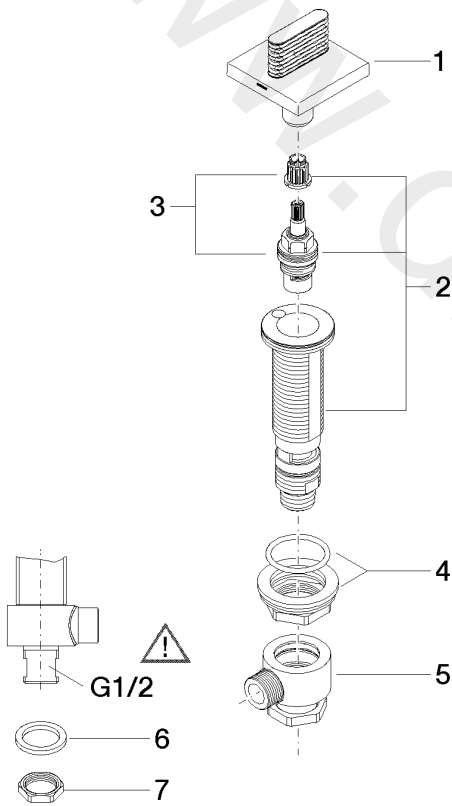

Washbasin - CL.1

Deck valve anti-clockwise closing hot - Brushed Platinum

Article number: 20 002 706-06

Date of manufacture from 3/9/2015

Washbasin - CL.1

Deck valve anti-clockwise closing hot - Brushed Platinum

Article number: 20 002 706-06

Date of manufacture from 3/9/2015

Spare parts list

Position	Quantity used	Item Number	Spare part	Delivery time
1	1	90 20 70 053 05-06	handle (hot)	10
2	1	04 17 11 058 32 90	side panel	2
3	1	90 90 03 132 00 90	top	2
4	1	04 23 10 032 78 90	fixing set	2
5	1	04 17 11 023 10 90	distributor	2
6	1	04 23 30 040 00-06	threaded connector	10
7	1	09 30 11 059 90	disc	2
8	1	09 23 10 012 90	nut	2