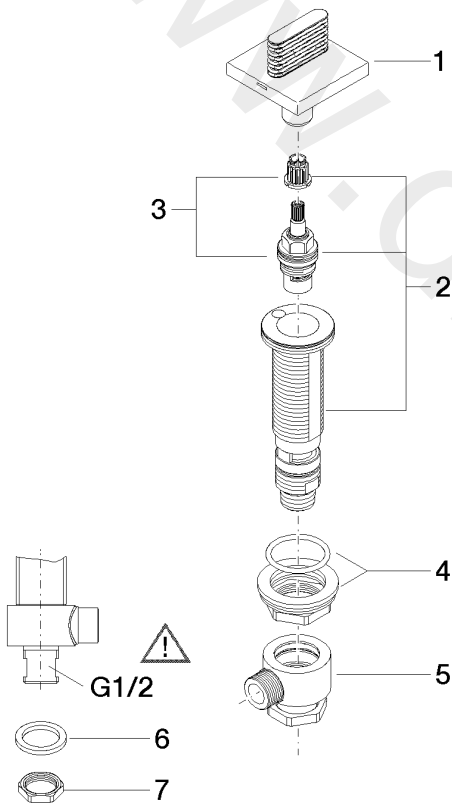

Washbasin - CL.1

Deck valve clockwise closing cold - Brushed Dark Platinum

Article number: 20 002 705-99

Date of manufacture from 3/9/2015

Washbasin - CL.1

Deck valve clockwise closing cold - Brushed Dark Platinum

Article number: 20 002 705-99

Date of manufacture from 3/9/2015

Spare parts list

Position	Quantity used	Item Number	Spare part	Delivery time
1	1	90 20 70 053 04-99	handle (cold)	30
2	1	04 17 11 058 33 90	side panel	2
3	1	90 90 03 133 00 90	top	2
4	1	04 23 10 032 78 90	fixing set	2
5	1	04 17 11 023 10 90	distributor	2
6	1	04 23 30 040 00-99	threaded connector	30
7	1	09 30 11 059 90	disc	2
8	1	09 23 10 012 90	nut	2