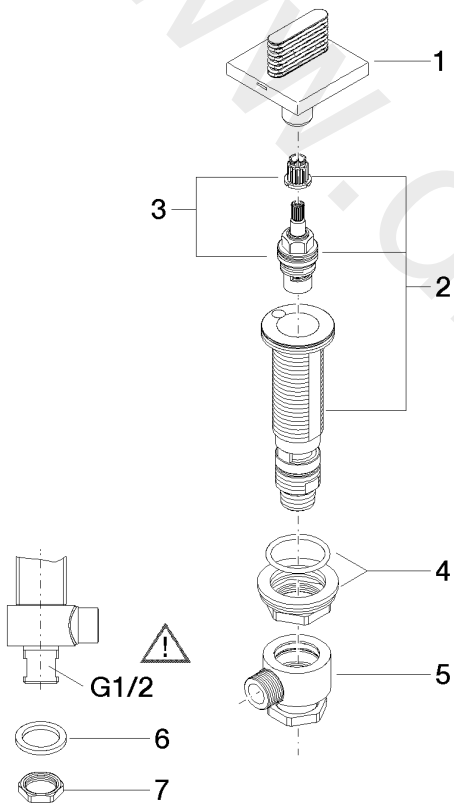

Washbasin - CL.1

Deck valve clockwise closing cold - Brushed Platinum

Article number: 20 002 705-06

Date of manufacture from 3/9/2015

Washbasin - CL.1

Deck valve clockwise closing cold - Brushed Platinum

Article number: 20 002 705-06

Date of manufacture from 3/9/2015

Spare parts list

Position	Quantity used	Item Number	Spare part	Delivery time
1	1	90 20 70 053 04-06	handle (cold)	10
2	1	04 17 11 058 33 90	side panel	2
3	1	90 90 03 133 00 90	top	2
4	1	04 23 10 032 78 90	fixing set	2
5	1	04 17 11 023 10 90	distributor	2
6	1	04 23 30 040 00-06	threaded connector	10
7	1	09 30 11 059 90	disc	2
8	1	09 23 10 012 90	nut	2