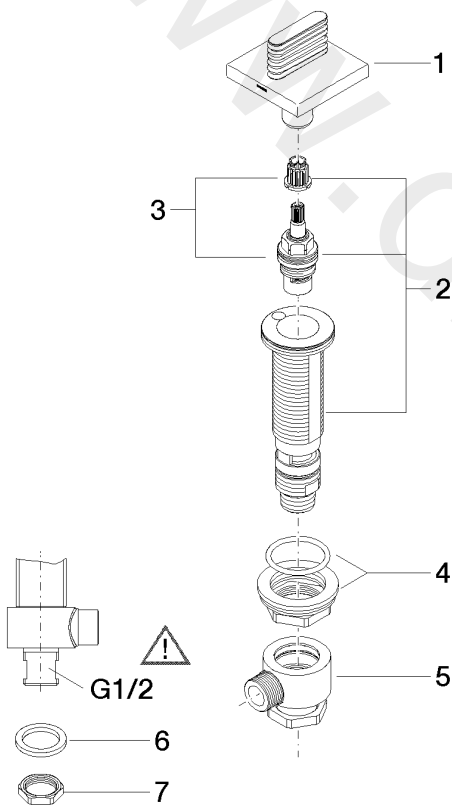

Washbasin - CL.1

Deck valve anti-clockwise closing hot - Brushed Dark Platinum

Article number: 20 001 706-99

Date of manufacture from 3/9/2015

Washbasin - CL.1

Deck valve anti-clockwise closing hot - Brushed Dark Platinum

## Spare parts list

Position	Quantity used	Item Number	Spare part	Delivery time
1	1	90 20 70 055 05-99	handle ( hot )	30
2	1	04 17 11 058 32 90	side panel	2
3	1	90 90 03 132 00 90	top	2
4	1	04 23 10 032 78 90	fixing set	2
5	1	04 17 11 023 10 90	distributor	2
6	1	04 23 30 040 00-99	threaded connector	30
7	1	09 30 11 059 90	disc	2
8	1	09 23 10 012 90	nut	2