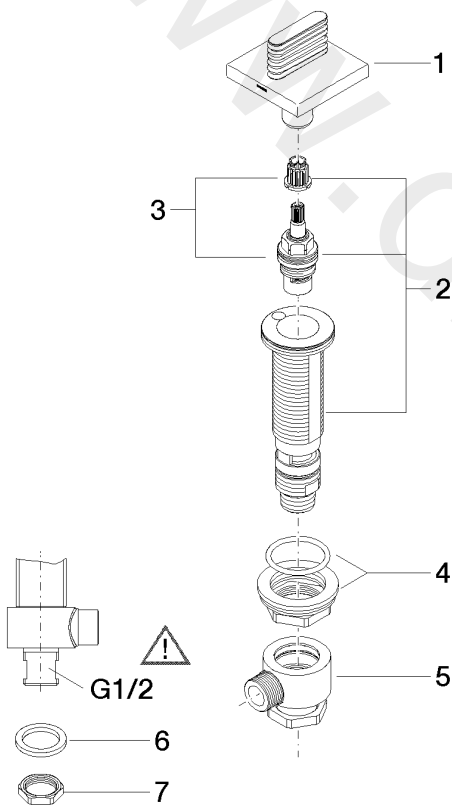

Washbasin - CL.1

Deck valve anti-clockwise closing hot - Brushed Platinum

Article number: 20 001 706-06

Date of manufacture from 3/9/2015

Washbasin - CL.1

Deck valve anti-clockwise closing hot - Brushed Platinum

## Spare parts list

Position	Quantity used	Item Number	Spare part	Delivery time
1	1	90 20 70 055 05-06	handle ( hot )	10
2	1	04 17 11 058 32 90	side panel	2
3	1	90 90 03 132 00 90	top	2
4	1	04 23 10 032 78 90	fixing set	2
5	1	04 17 11 023 10 90	distributor	2
6	1	04 23 30 040 00-06	threaded connector	10
7	1	09 30 11 059 90	disc	2
8	1	09 23 10 012 90	nut	2