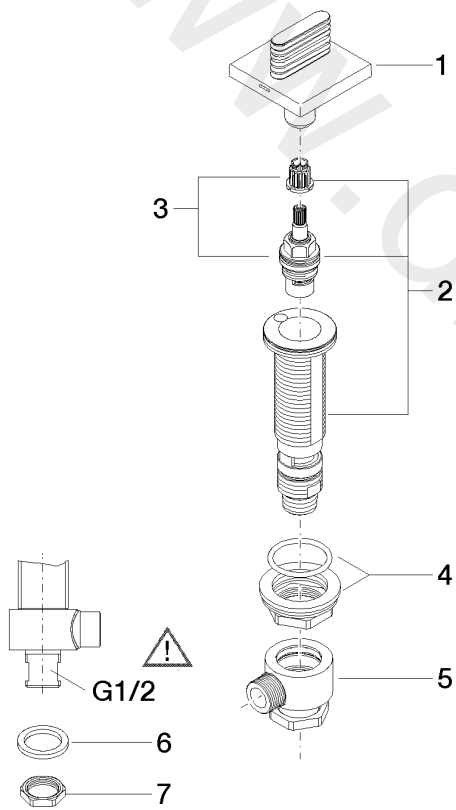

Washbasin - CL.1

Deck valve clockwise closing cold - Brushed Dark Platinum

Article number: 20 001 705-99

Date of manufacture from 3/9/2015

Washbasin - CL.1

Deck valve clockwise closing cold - Brushed Dark Platinum

Article number: 20 001 705-99

Date of manufacture from 3/9/2015

Spare parts list

Position	Quantity used	Item Number	Spare part	Delivery time
1	1	90 20 70 055 04-99	handle (cold)	30
2	1	04 17 11 058 33 90	side panel	2
3	1	90 90 03 133 00 90	top	2
4	1	04 23 10 032 78 90	fixing set	2
5	1	04 17 11 023 10 90	distributor	2
6	1	04 23 30 040 00-99	threaded connector	30
7	1	09 30 11 059 90	disc	2
8	1	09 23 10 012 90	nut	2