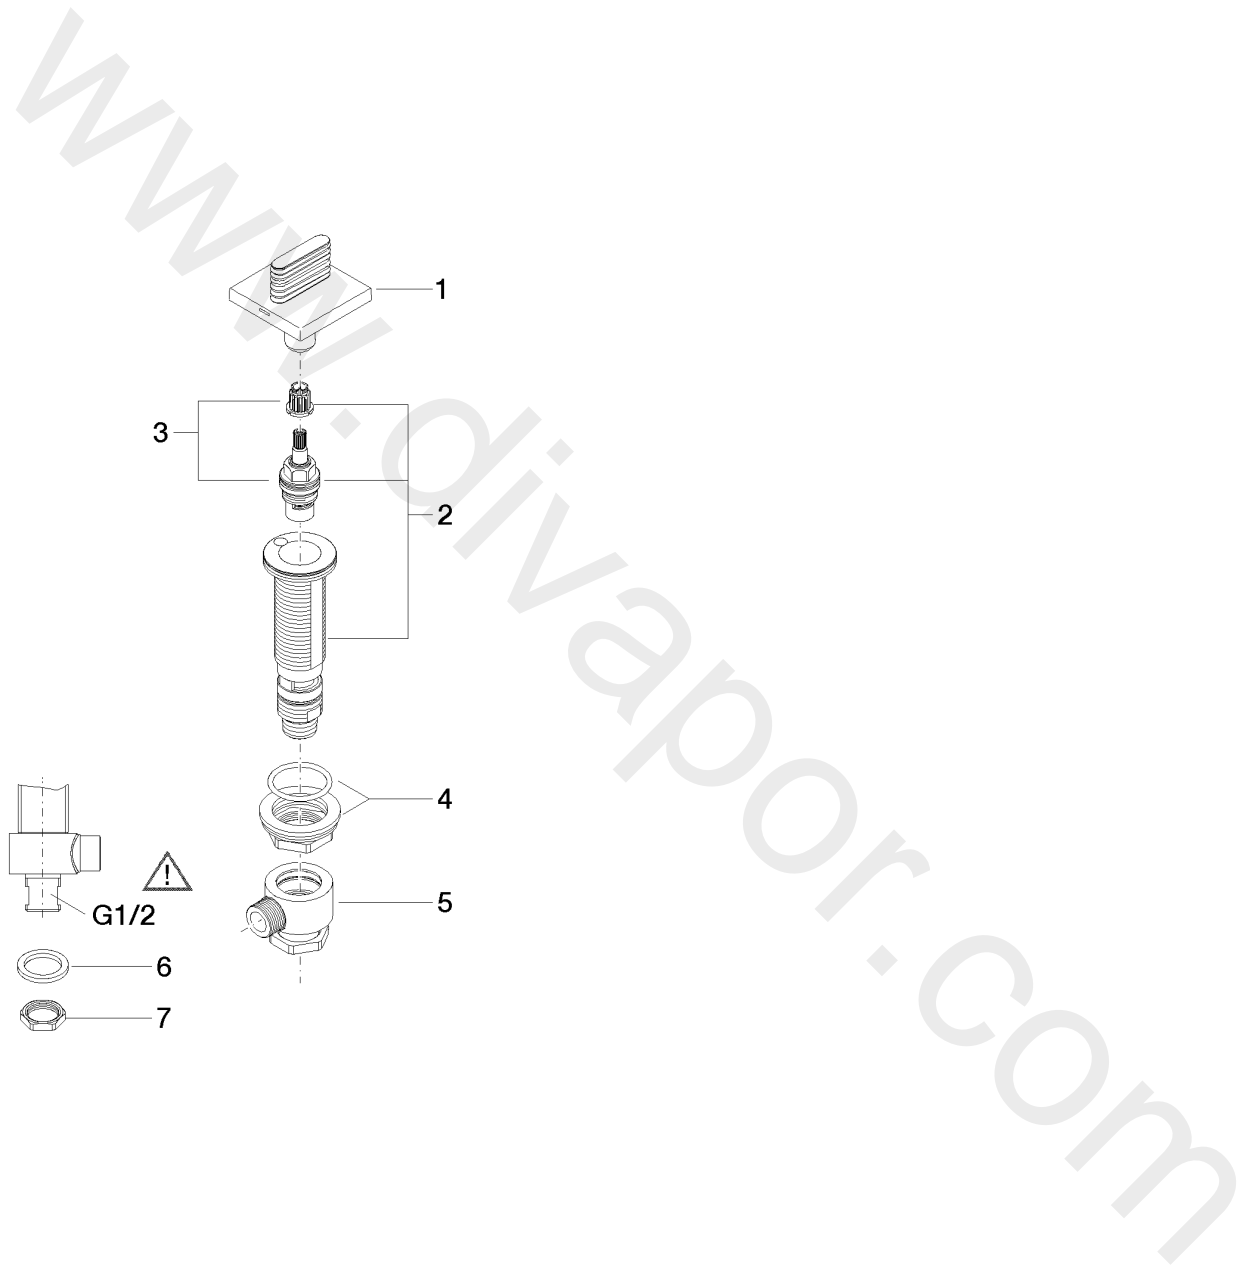

Washbasin - CL.1

Deck valve clockwise closing cold - Brushed Platinum

Article number: 20 001 705-06

Date of manufacture from 3/9/2015

Washbasin - CL.1

Deck valve clockwise closing cold - Brushed Platinum

Article number: 20 001 705-06

Date of manufacture from 3/9/2015

Spare parts list

Position	Quantity used	Item Number	Spare part	Delivery time
1	1	90 20 70 055 04-06	handle (cold)	10
2	1	04 17 11 058 33 90	side panel	2
3	1	90 90 03 133 00 90	top	2
4	1	04 23 10 032 78 90	fixing set	2
5	1	04 17 11 023 10 90	distributor	2
6	1	04 23 30 040 00-06	threaded connector	10
7	1	09 30 11 059 90	disc	2
8	1	09 23 10 012 90	nut	2