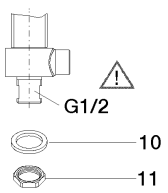

Washbasin - IMO

Deck valve clockwise closing cold - Platinum

Article number: 20 000 986-08

Date of manufacture from 4/30/2013

Washbasin - IMO

Deck valve clockwise closing cold - Platinum

Article number: 20 000 986-08

Date of manufacture from 4/30/2013

Spare parts list

| Position | Quantity used | Item Number | Spare part | Delivery time |
|----------|---------------|--------------------|-------------|---------------|
| 1 | 1 | 09 20 98 002-08 | handle | 20 |
| 2 | 1 | 90 17 11 045 05 90 | side panel | 2 |
| 3 | 1 | 90 90 03 205 00 90 | top | 2 |
| 4 | 1 | 09 12 12 043-08 | base | 20 |
| 5 | 1 | 09 14 10 017 90 | seal | 2 |
| 6 | 1 | 04 31 11 004 00 90 | pin | 2 |
| 7 | 1 | 09 27 98 014-08 | rosette | 20 |
| 8 | 1 | 04 23 10 032 78 90 | fixing set | 2 |
| 9 | 1 | 04 17 11 023 10 90 | distributor | 2 |
| 10 | 1 | 09 30 11 059 90 | disc | 2 |
| 11 | 1 | 09 23 10 012 90 | nut | 2 |