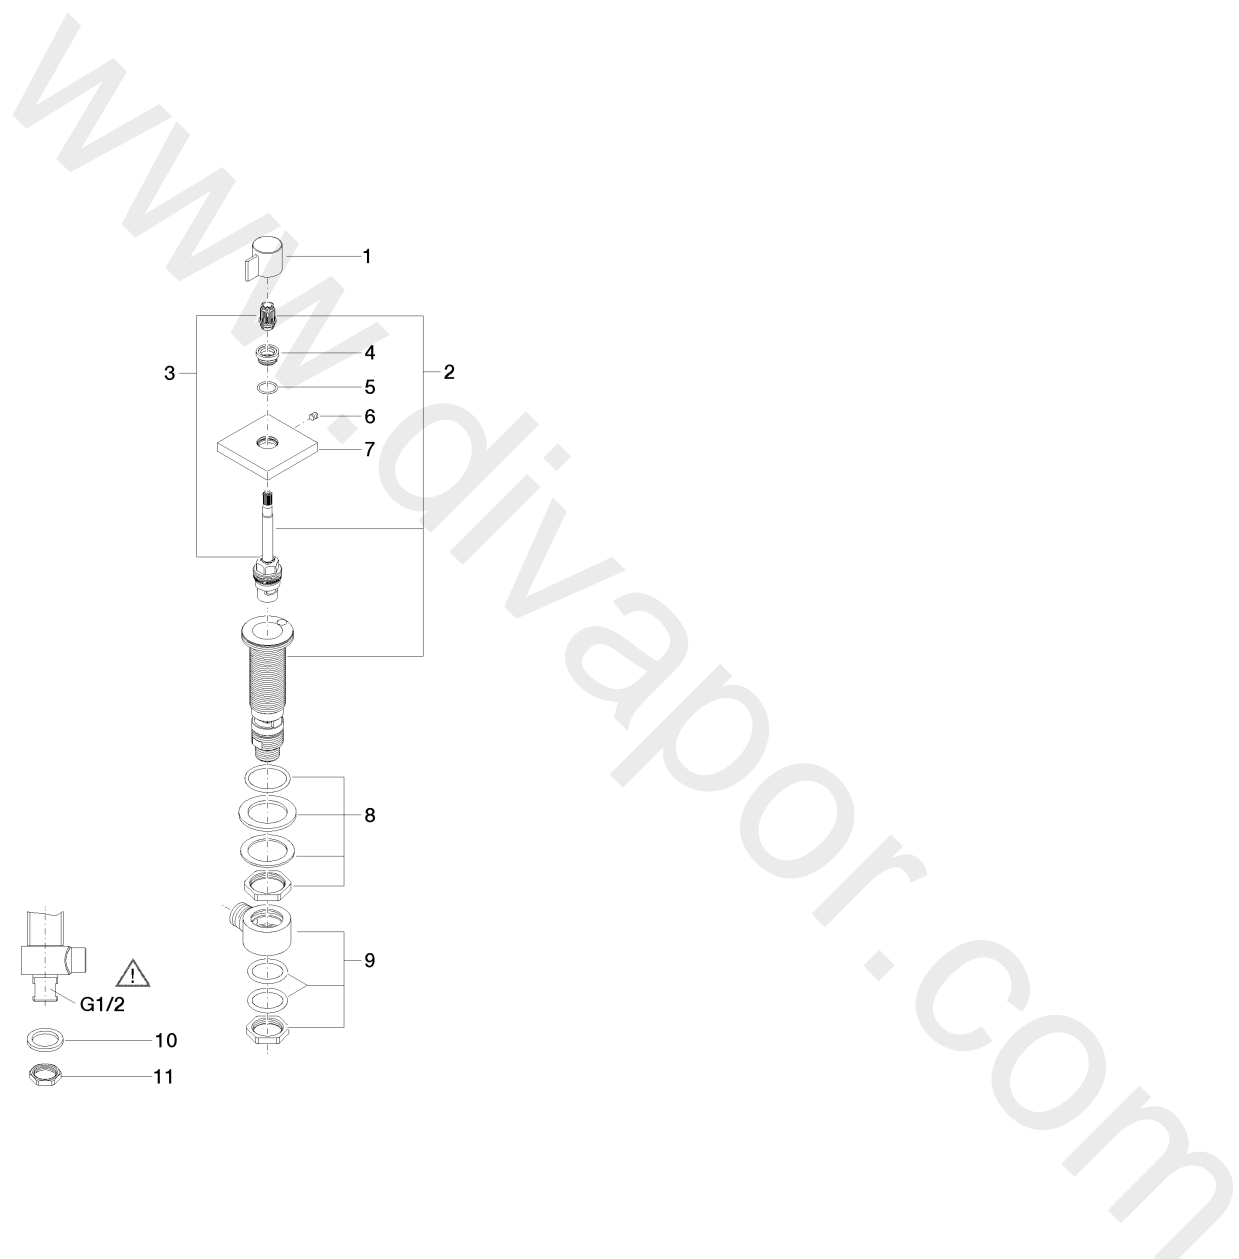

Washbasin - IMO

Deck valve clockwise closing cold - Platinum

Article number: 20 000 986-08

Date of manufacture from 4/30/2013

Washbasin - IMO

Deck valve clockwise closing cold - Platinum

Article number: 20 000 986-08

Date of manufacture from 4/30/2013

Spare parts list

| Position | Quantity used | Item Number | Spare part | Delivery time |
|----------|---------------|--------------------|-------------|---------------|
| 1 | 1 | 09 20 98 002-08 | handle | 20 |
| 2 | 1 | 90 17 11 045 05 90 | side panel | 2 |
| 3 | 1 | 90 90 03 205 00 90 | top | 2 |
| 4 | 1 | 09 12 12 043-08 | base | 20 |
| 5 | 1 | 09 14 10 017 90 | seal | 2 |
| 6 | 1 | 04 31 11 004 00 90 | pin | 2 |
| 7 | 1 | 09 27 98 014-08 | rosette | 20 |
| 8 | 1 | 04 23 10 032 78 90 | fixing set | 2 |
| 9 | 1 | 04 17 11 023 10 90 | distributor | 2 |
| 10 | 1 | 09 30 11 059 90 | disc | 2 |
| 11 | 1 | 09 23 10 012 90 | nut | 2 |