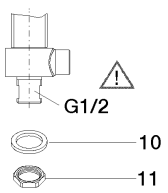

Washbasin - IMO

Deck valve clockwise closing cold - Brushed Platinum

Article number: 20 000 986-06

Date of manufacture from 4/30/2013

Washbasin - IMO

Deck valve clockwise closing cold - Brushed Platinum

Article number: 20 000 986-06

Date of manufacture from 4/30/2013

Spare parts list

Position	Quantity used	Item Number	Spare part	Delivery time
1	1	09 20 98 002-06	handle	10
2	1	90 17 11 045 05 90	side panel	2
3	1	90 90 03 205 00 90	top	2
4	1	09 12 12 043-06	base	10
5	1	09 14 10 017 90	seal	2
6	1	04 31 11 004 00 90	pin	2
7	1	09 27 98 014-06	rosette	10
8	1	04 23 10 032 78 90	fixing set	2
9	1	04 17 11 023 10 90	distributor	2
10	1	09 30 11 059 90	disc	2
11	1	09 23 10 012 90	nut	2