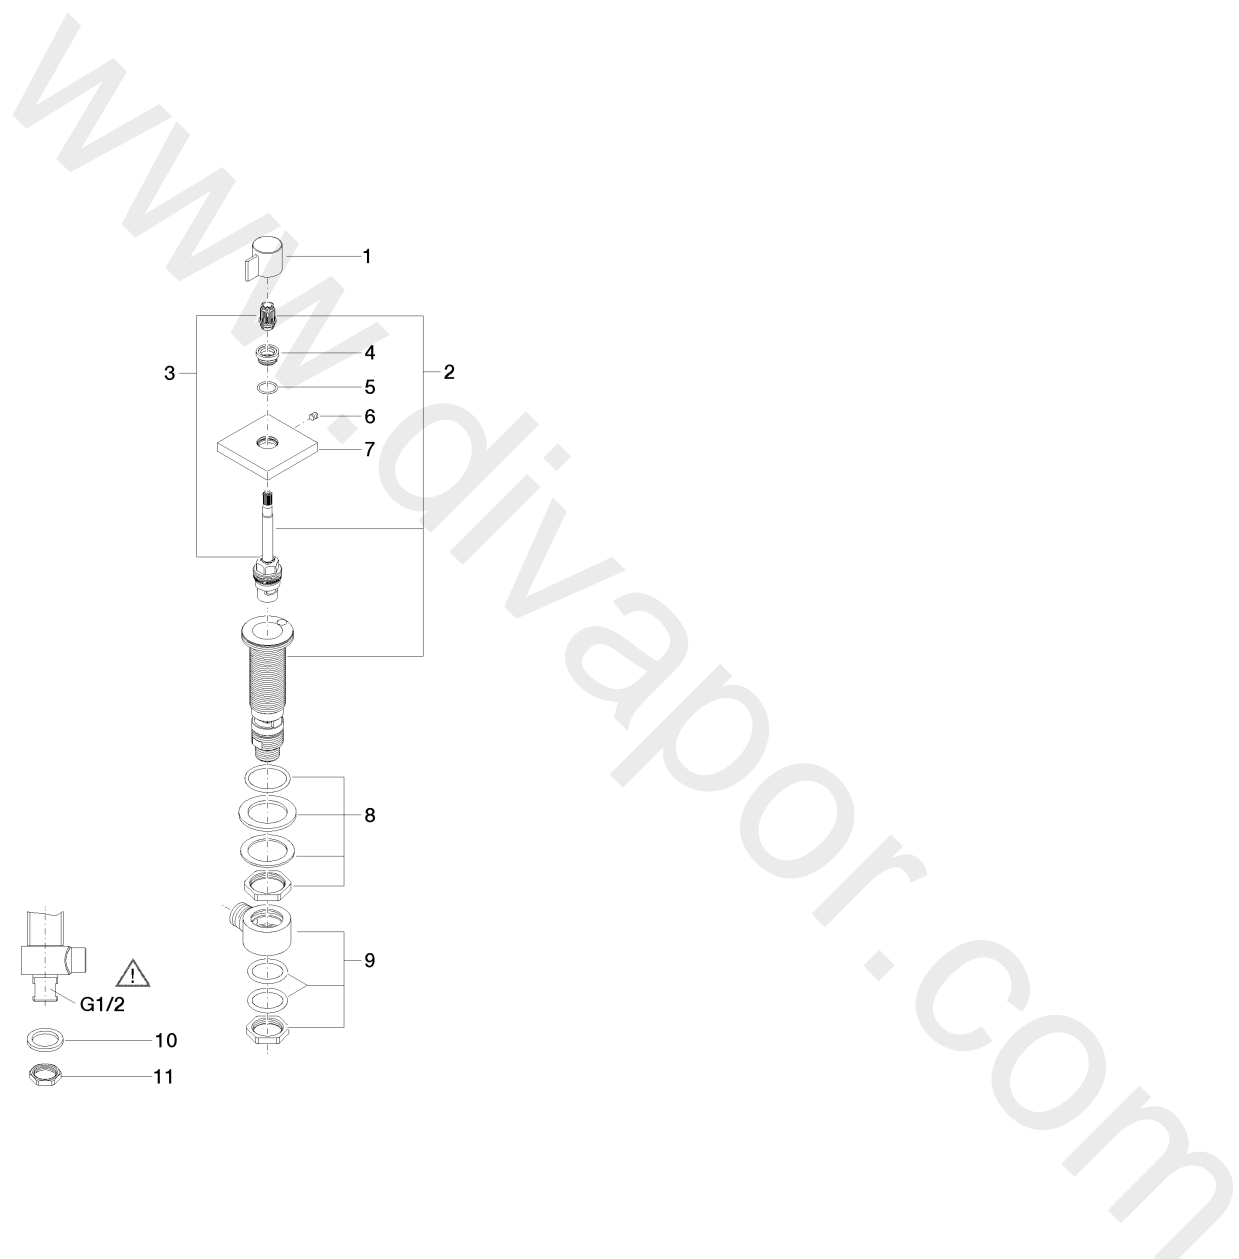

Washbasin - IMO

Deck valve clockwise closing cold - Brushed Platinum

Article number: 20 000 986-06

Date of manufacture from 4/30/2013

Washbasin - IMO

Deck valve clockwise closing cold - Brushed Platinum

Article number: 20 000 986-06

Date of manufacture from 4/30/2013

Spare parts list

Position	Quantity used	Item Number	Spare part	Delivery time
1	1	09 20 98 002-06	handle	10
2	1	90 17 11 045 05 90	side panel	2
3	1	90 90 03 205 00 90	top	2
4	1	09 12 12 043-06	base	10
5	1	09 14 10 017 90	seal	2
6	1	04 31 11 004 00 90	pin	2
7	1	09 27 98 014-06	rosette	10
8	1	04 23 10 032 78 90	fixing set	2
9	1	04 17 11 023 10 90	distributor	2
10	1	09 30 11 059 90	disc	2
11	1	09 23 10 012 90	nut	2