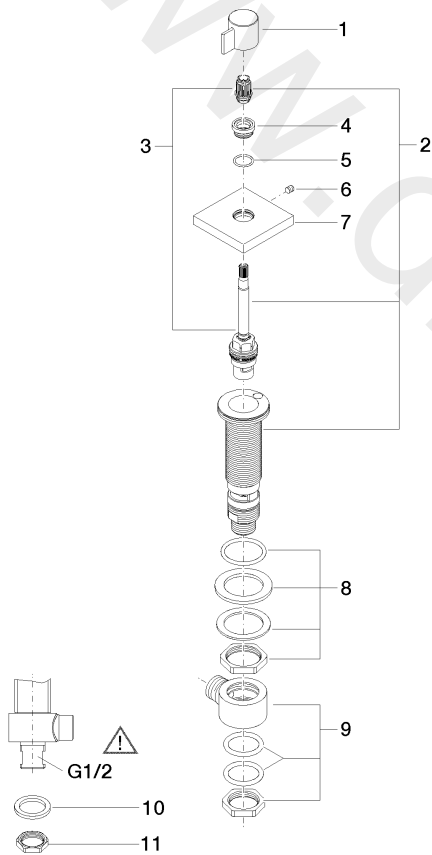

Washbasin - IMO

Deck valve anti-clockwise closing hot - Platinum

Article number: 20 000 985-08

Date of manufacture from 4/30/2013

Washbasin - IMO

Deck valve anti-clockwise closing hot - Platinum

Article number: 20 000 985-08

Date of manufacture from 4/30/2013

Spare parts list

Position	Quantity used	Item Number	Spare part	Delivery time
1	1	09 20 98 002-08	handle	20
2	1	90 17 11 045 04 90	side panel	2
3	1	90 90 03 204 00 90	top	2
4	1	09 12 12 043-08	base	20
5	1	09 14 10 017 90	seal	2
6	1	04 31 11 004 00 90	pin	2
7	1	09 27 98 014-08	rosette	20
8	1	04 23 10 032 78 90	fixing set	2
9	1	04 17 11 023 10 90	distributor	2
10	1	09 30 11 059 90	disc	2
11	1	09 23 10 012 90	nut	2