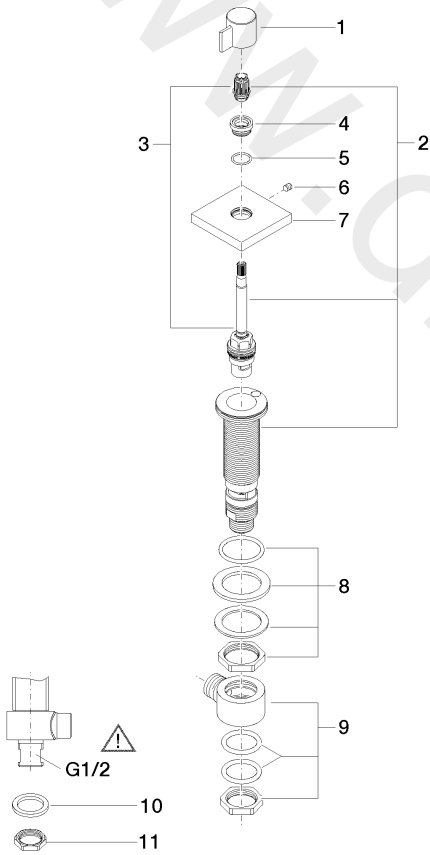

Washbasin - IMO

Deck valve anti-clockwise closing hot - Platinum

Article number: 20 000 985-08

Date of manufacture from 4/30/2013

Washbasin - IMO

Deck valve anti-clockwise closing hot - Platinum

Article number: 20 000 985-08

Date of manufacture from 4/30/2013

Spare parts list

Position	Quantity used	Item Number	Spare part	Delivery time
1	1	09 20 98 002-08	handle	20
2	1	90 17 11 045 04 90	side panel	2
3	1	90 90 03 204 00 90	top	2
4	1	09 12 12 043-08	base	20
5	1	09 14 10 017 90	seal	2
6	1	04 31 11 004 00 90	pin	2
7	1	09 27 98 014-08	rosette	20
8	1	04 23 10 032 78 90	fixing set	2
9	1	04 17 11 023 10 90	distributor	2
10	1	09 30 11 059 90	disc	2
11	1	09 23 10 012 90	nut	2