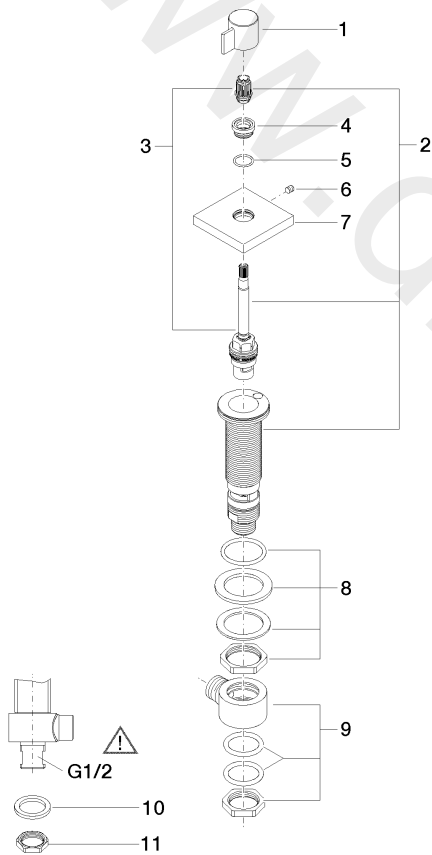

Washbasin - IMO

Deck valve anti-clockwise closing hot - Brushed Platinum

Article number: 20 000 985-06

Date of manufacture from 4/30/2013

Washbasin - IMO

Deck valve anti-clockwise closing hot - Brushed Platinum

Article number: 20 000 985-06

Date of manufacture from 4/30/2013

Spare parts list

Position	Quantity used	Item Number	Spare part	Delivery time
1	1	09 20 98 002-06	handle	10
2	1	90 17 11 045 04 90	side panel	2
3	1	90 90 03 204 00 90	top	2
4	1	09 12 12 043-06	base	10
5	1	09 14 10 017 90	seal	2
6	1	04 31 11 004 00 90	pin	2
7	1	09 27 98 014-06	rosette	10
8	1	04 23 10 032 78 90	fixing set	2
9	1	04 17 11 023 10 90	distributor	2
10	1	09 30 11 059 90	disc	2
11	1	09 23 10 012 90	nut	2