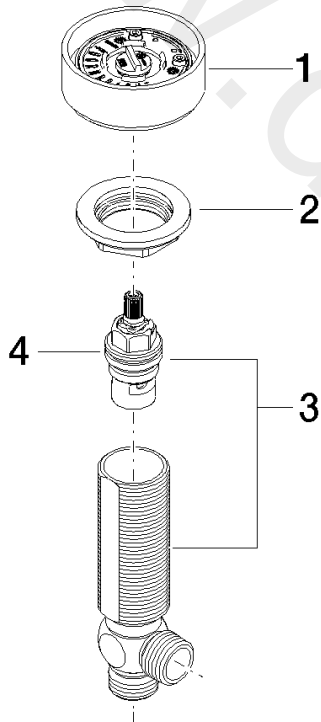

Washbasin - CYO

Deck valve clockwise closing - Brushed Dark Platinum

Article number: 20 000 811-99

### Spare parts list

Position	Quantity used	Item Number	Spare part	Delivery time
2	1	90 18 40 291 01-99	handle	30
3	1	04 30 11 038 68 90	fixing set	2
4	2	90 90 03 237 00 90	top	4

Washbasin - CYO

Deck valve clockwise closing - Brushed Dark Platinum

Article number: 20 000 811-99

[www.divapor.com](http://www.divapor.com)