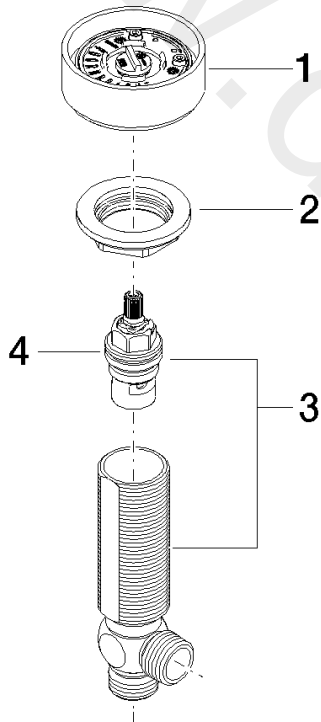

Washbasin - CYO

Deck valve clockwise closing - Brushed Platinum

Article number: 20 000 811-06

Spare parts list

Position	Quantity used	Item Number	Spare part	Delivery time
2	1	90 18 40 291 01-06	handle	10
3	1	04 30 11 038 68 90	fixing set	2
4	2	04 17 11 055 61 90	side panel	4

Washbasin - CYO

Deck valve clockwise closing - Brushed Platinum

Article number: 20 000 811-06

www.divapor.com