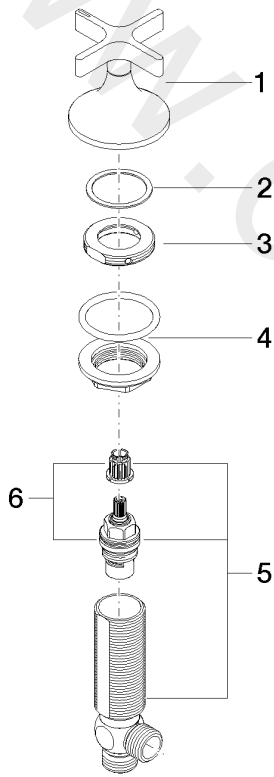

Washbasin - VAIA

Deck valve clockwise closing cold - Brushed Dark Platinum

Article number: 20 000 809-99

Date of manufacture from 3/13/2017

Washbasin - VAIA

Deck valve clockwise closing cold - Brushed Dark Platinum

## Spare parts list

Position	Quantity used	Item Number	Spare part	Delivery time
1	1	90 20 80 010 00-99	handle ( cold )	30
2	1	09 28 10 003 90	ring	2
3	1	09 24 01 028 90	ring	2
4	1	04 23 10 032 46 90	fixing set	2
5	1	04 17 11 055 31 90	side panel	2
6	1	90 90 03 131 00 90	top	2