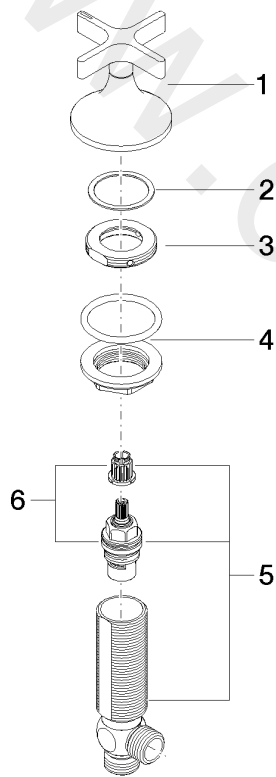

Washbasin - VAIA

Deck valve clockwise closing cold - Platinum

Article number: 20 000 809-08

Date of manufacture from 3/13/2017

Washbasin - VAIA

Deck valve clockwise closing cold - Platinum

Article number: 20 000 809-08

## Spare parts list

Position	Quantity used	Item Number	Spare part	Delivery time
1	1	90 20 80 010 00-08	handle ( cold )	20
2	1	09 28 10 003 90	ring	2
3	1	09 24 01 028 90	ring	2
4	1	04 23 10 032 46 90	fixing set	2
5	1	04 17 11 055 31 90	side panel	2
6	1	90 90 03 131 00 90	top	2