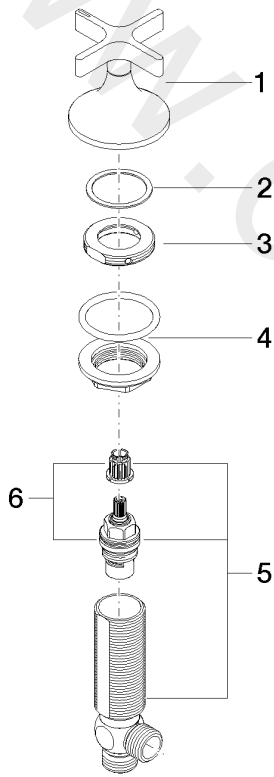

Washbasin - VAIA

Deck valve clockwise closing cold - Brushed Platinum

Article number: 20 000 809-06

Date of manufacture from 3/13/2017

Washbasin - VAIA

Deck valve clockwise closing cold - Brushed Platinum

Article number: 20 000 809-06

Date of manufacture from 3/13/2017

Spare parts list

Position	Quantity used	Item Number	Spare part	Delivery time
1	1	90 20 80 010 00-06	handle (cold)	10
2	1	09 28 10 003 90	ring	2
3	1	09 24 01 028 90	ring	2
4	1	04 23 10 032 46 90	fixing set	2
5	1	04 17 11 055 31 90	side panel	2
6	1	90 90 03 131 00 90	top	2