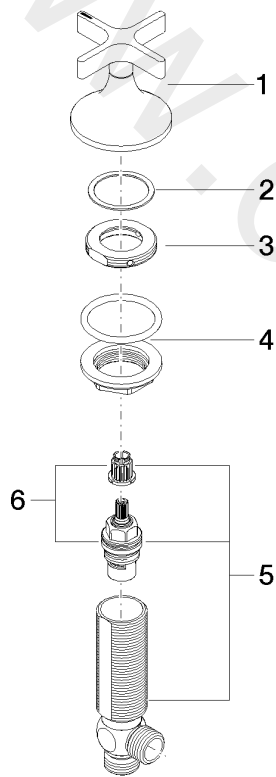

Washbasin - VAIA

Deck valve clockwise closing hot - Brushed Dark Platinum

Article number: 20 000 808-99

Date of manufacture from 3/13/2017

Washbasin - VAIA

Deck valve clockwise closing hot - Brushed Dark Platinum

## Spare parts list

| Position | Quantity used | Item Number        | Spare part     | Delivery time |
|----------|---------------|--------------------|----------------|---------------|
| 1        | 1             | 90 20 80 011 00-99 | handle ( hot ) | 30            |
| 2        | 1             | 09 28 10 003 90    | ring           | 2             |
| 3        | 1             | 09 24 01 028 90    | ring           | 2             |
| 4        | 1             | 04 23 10 032 46 90 | fixing set     | 2             |
| 5        | 1             | 04 17 11 055 31 90 | side panel     | 2             |
| 6        | 1             | 90 90 03 131 00 90 | top            | 2             |