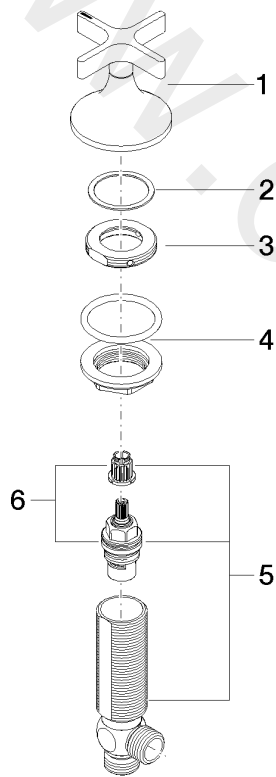

Washbasin - VAIA

Deck valve clockwise closing hot - Brushed Platinum

Article number: 20 000 808-06

Date of manufacture from 3/13/2017

Washbasin - VAIA

Deck valve clockwise closing hot - Brushed Platinum

Article number: 20 000 808-06

Date of manufacture from 3/13/2017

Spare parts list

Position	Quantity used	Item Number	Spare part	Delivery time
1	1	90 20 80 011 00-06	handle (hot)	10
2	1	09 28 10 003 90	ring	2
3	1	09 24 01 028 90	ring	2
4	1	04 23 10 032 46 90	fixing set	2
5	1	04 17 11 055 31 90	side panel	2
6	1	90 90 03 131 00 90	top	2