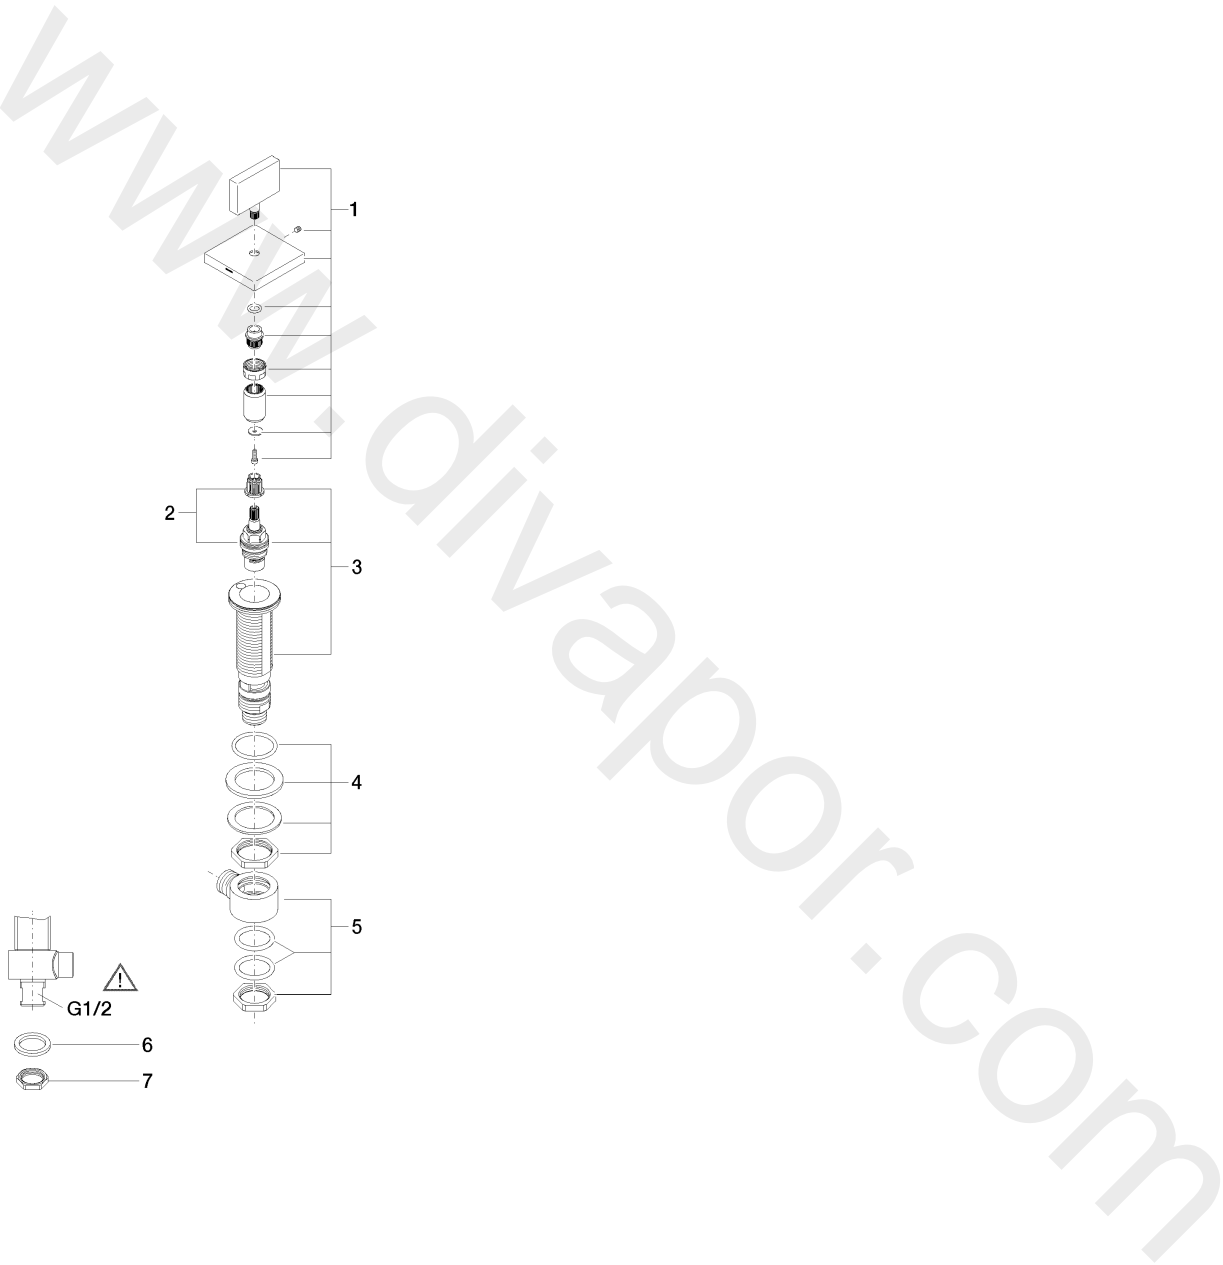

Washbasin - MEM

Deck valve anti-clockwise closing hot - Brushed Dark Platinum

Article number: 20 000 783-99

Date of manufacture from 3/10/2014

Washbasin - MEM

Deck valve anti-clockwise closing hot - Brushed Dark Platinum

Article number: 20 000 783-99

Date of manufacture from 3/10/2014

Spare parts list

Position	Quantity used	Item Number	Spare part	Delivery time
1	1	90 20 78 002 05-99	handle (hot)	30
2	1	90 90 03 132 00 90	top	2
3	1	04 17 11 058 32 90	side panel	2
4	1	04 23 10 032 78 90	fixing set	2
5	1	04 17 11 023 10 90	distributor	2
6	1	09 30 11 059 90	disc	2
7	1	09 23 10 012 90	nut	2