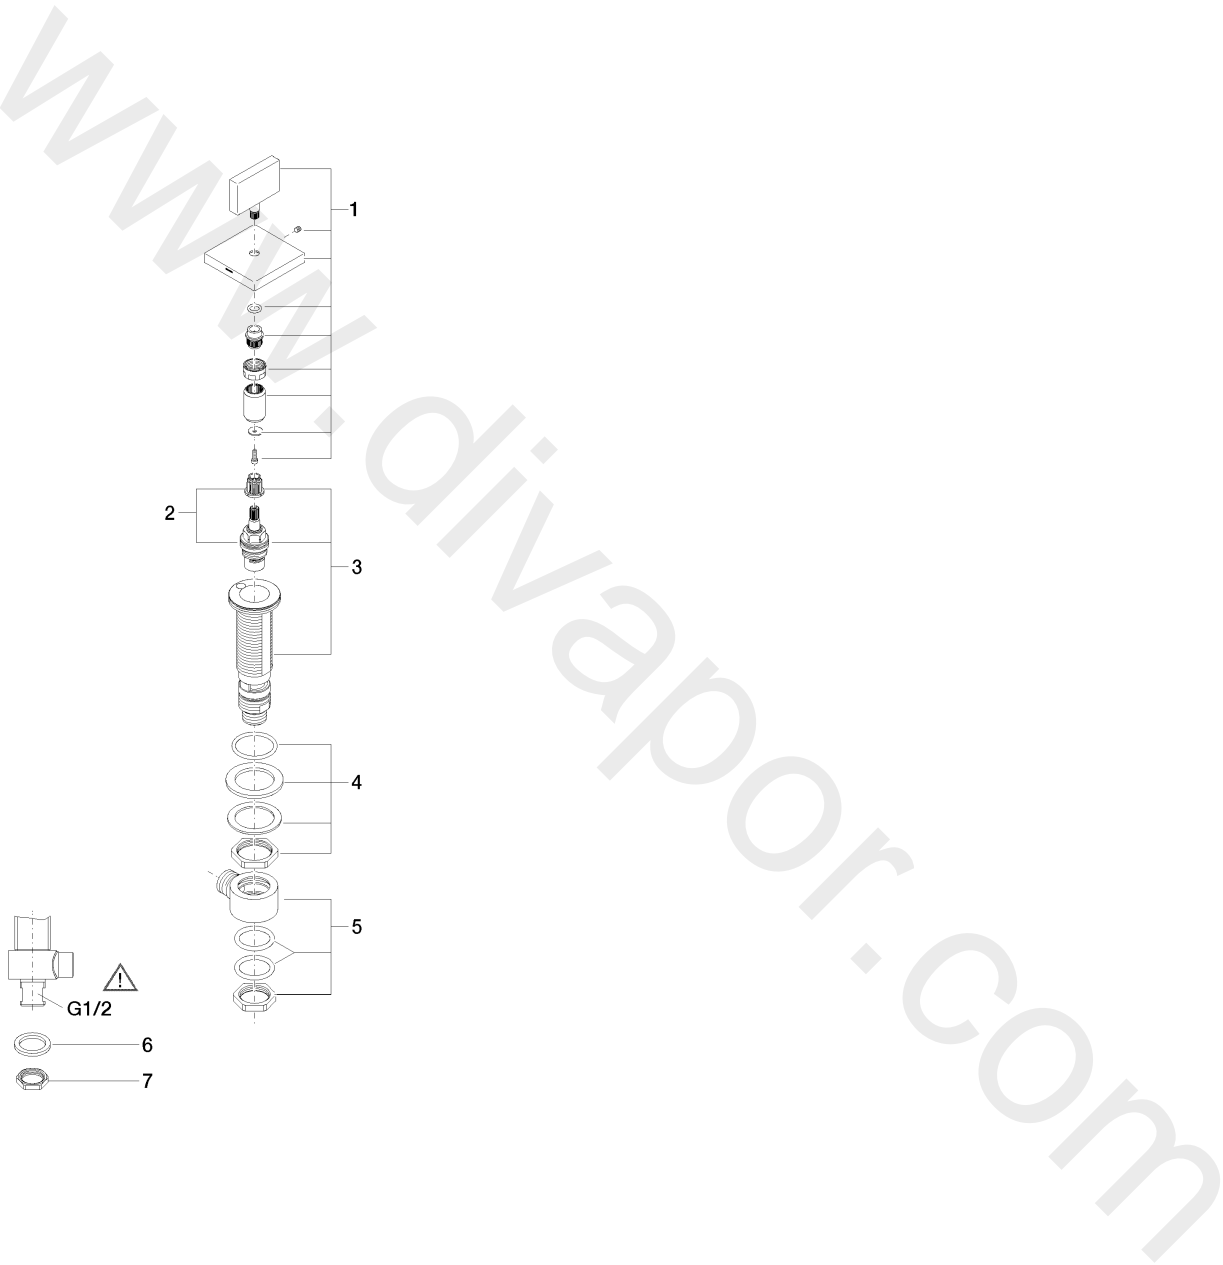

Washbasin - MEM

Deck valve anti-clockwise closing hot - Platinum

Article number: 20 000 783-08

Date of manufacture from 3/10/2014

Washbasin - MEM

Deck valve anti-clockwise closing hot - Platinum

Article number: 20 000 783-08

## Spare parts list

| Position | Quantity used | Item Number        | Spare part     | Delivery time |
|----------|---------------|--------------------|----------------|---------------|
| 1        | 1             | 90 20 78 002 05-08 | handle ( hot ) | 20            |
| 2        | 1             | 90 90 03 132 00 90 | top            | 2             |
| 3        | 1             | 04 17 11 058 32 90 | side panel     | 2             |
| 4        | 1             | 04 23 10 032 78 90 | fixing set     | 2             |
| 5        | 1             | 04 17 11 023 10 90 | distributor    | 2             |
| 6        | 1             | 09 30 11 059 90    | disc           | 2             |
| 7        | 1             | 09 23 10 012 90    | nut            | 2             |