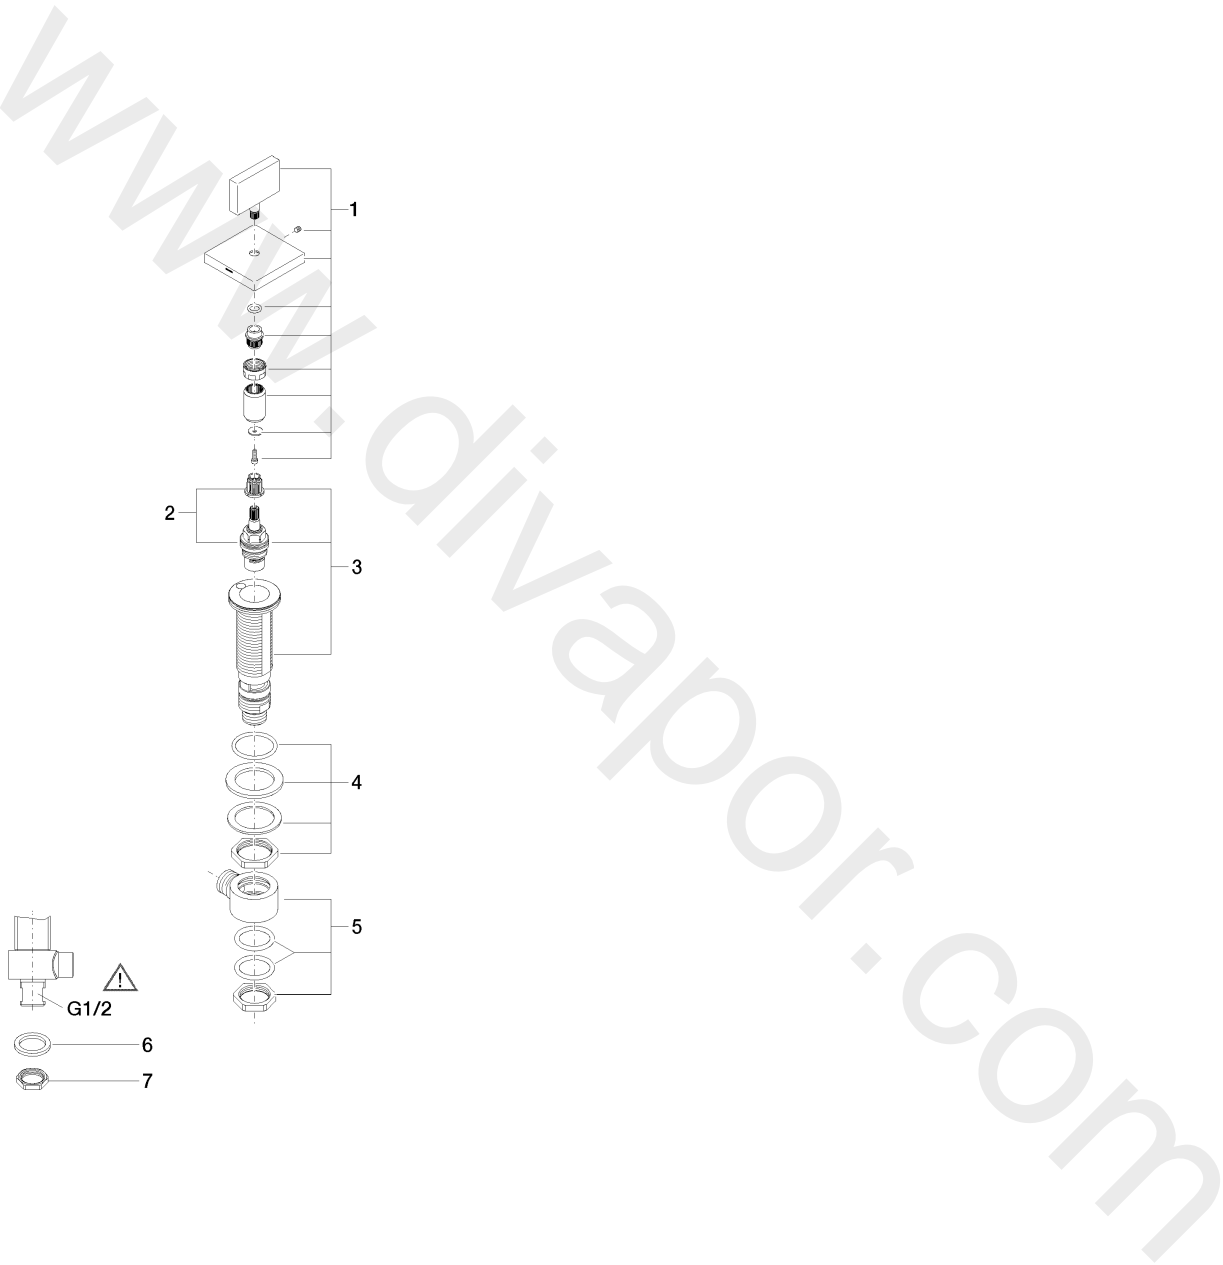

Washbasin - MEM

Deck valve anti-clockwise closing hot - Brushed Platinum

Article number: 20 000 783-06

Date of manufacture from 3/10/2014

Washbasin - MEM

Deck valve anti-clockwise closing hot - Brushed Platinum

Article number: 20 000 783-06

Date of manufacture from 3/10/2014

Spare parts list

Position	Quantity used	Item Number	Spare part	Delivery time
1	1	90 20 78 002 05-06	handle (hot)	10
2	1	90 90 03 132 00 90	top	2
3	1	04 17 11 058 32 90	side panel	2
4	1	04 23 10 032 78 90	fixing set	2
5	1	04 17 11 023 10 90	distributor	2
6	1	09 30 11 059 90	disc	2
7	1	09 23 10 012 90	nut	2