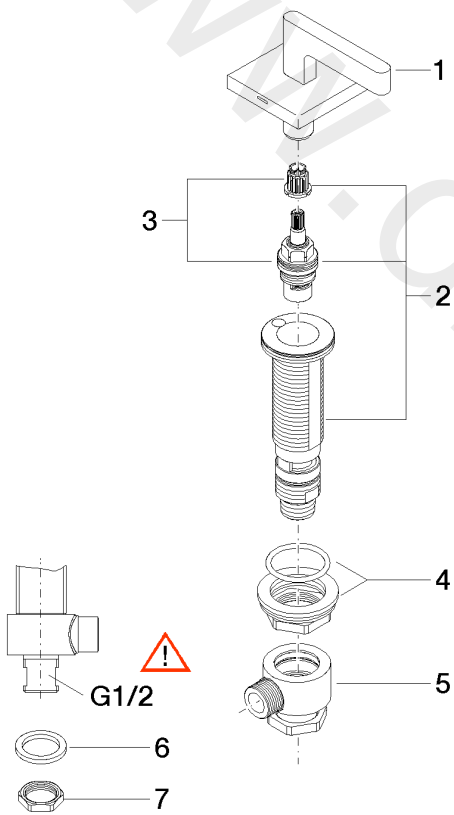

Washbasin - CYO

Deck valve anti-clockwise closing cold - Brushed Dark Platinum

Article number: 20 000 716-99

Date of manufacture from 6/1/2015

Washbasin - CYO

Deck valve anti-clockwise closing cold - Brushed Dark Platinum

Article number: 20 000 716-99

Date of manufacture from 6/1/2015

Spare parts list

Position	Quantity used	Item Number	Spare part	Delivery time
1	1	90 20 70 057 01-99	handle (cold)	30
2	1	04 17 11 058 32 90	side panel	2
3	1	90 90 03 132 00 90	top	2
4	1	04 23 10 032 78 90	fixing set	2
5	1	04 17 11 023 10 90	distributor	2
6	1	09 30 11 059 90	disc	2
7	1	09 23 10 012 90	nut	2