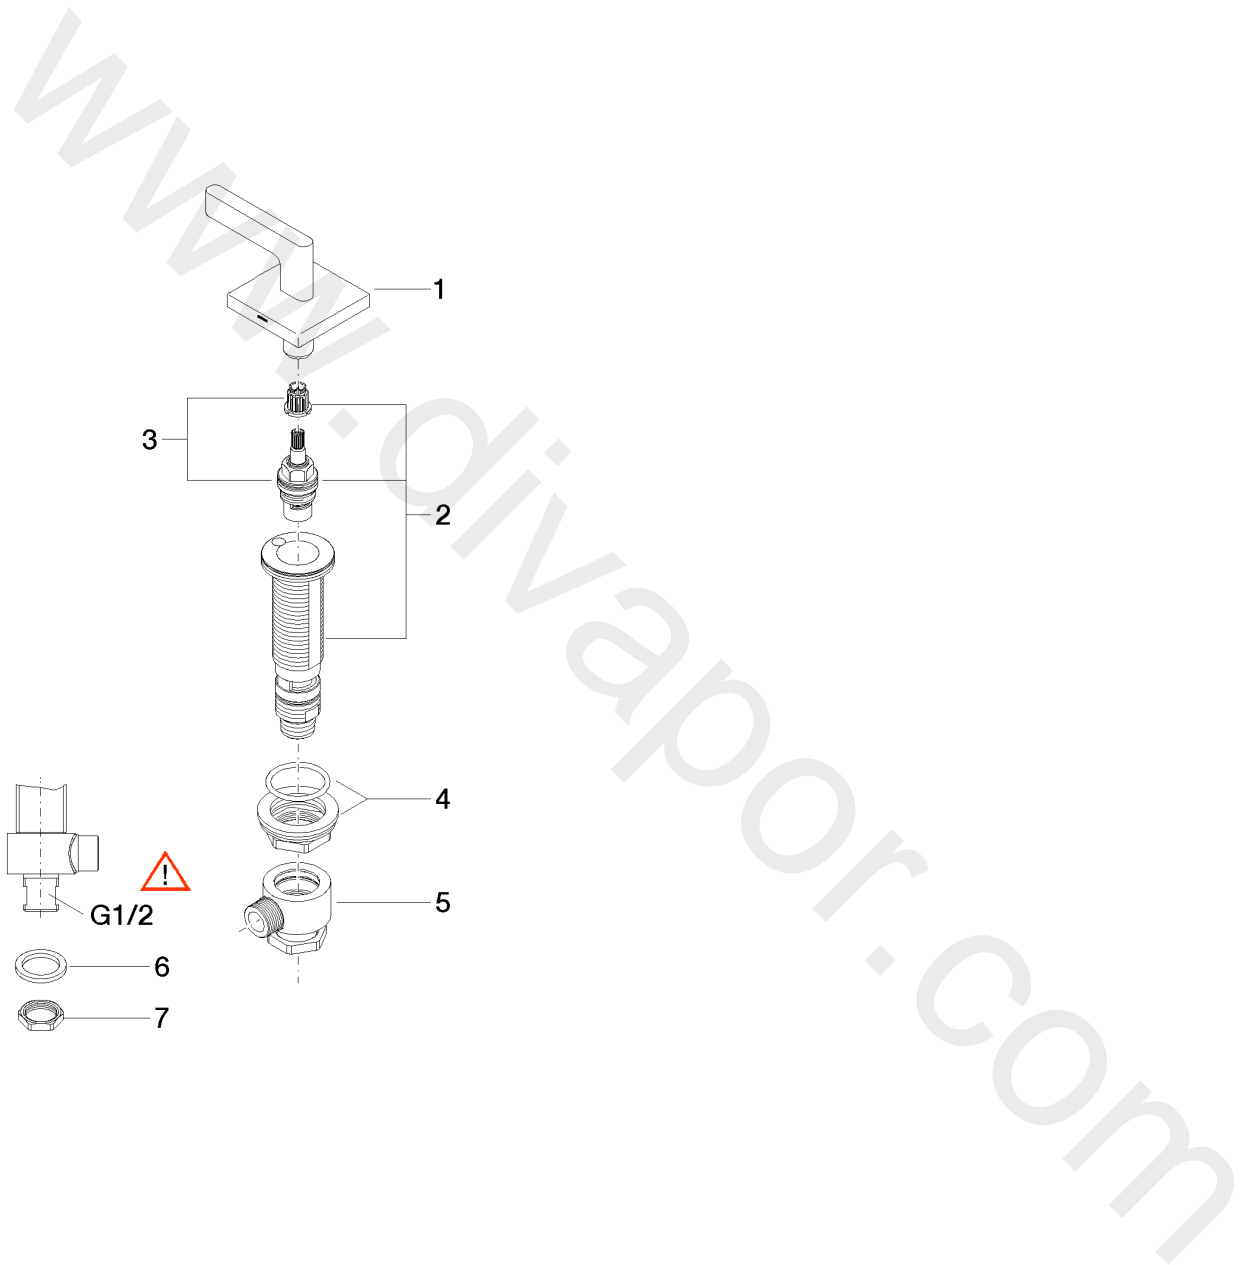

Washbasin - CYO

Deck valve clockwise closing hot - Brushed Dark Platinum

Article number: 20 000 715-99

Date of manufacture from 6/1/2015

Washbasin - CYO

Deck valve clockwise closing hot - Brushed Dark Platinum

Article number: 20 000 715-99

Date of manufacture from 6/1/2015

Spare parts list

Position	Quantity used	Item Number	Spare part	Delivery time
1	1	90 20 70 057 00-99	handle (hot)	30
2	1	04 17 11 058 33 90	side panel	2
3	1	90 90 03 133 00 90	top	2
4	1	04 23 10 032 78 90	fixing set	2
5	1	04 17 11 023 10 90	distributor	2
6	1	09 30 11 059 90	disc	2
7	1	09 23 10 012 90	nut	2