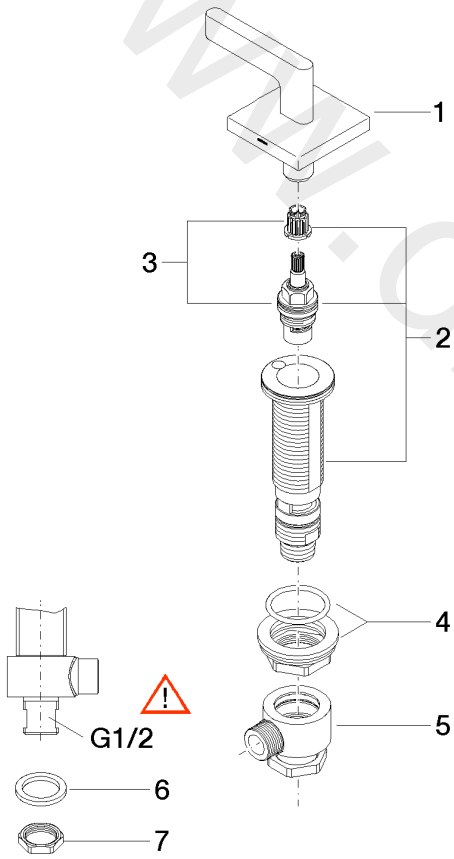

Washbasin - CYO

Deck valve clockwise closing hot - Brushed Platinum

Article number: 20 000 715-06

Date of manufacture from 6/1/2015

Washbasin - CYO

Deck valve clockwise closing hot - Brushed Platinum

Article number: 20 000 715-06

Date of manufacture from 6/1/2015

Spare parts list

Position	Quantity used	Item Number	Spare part	Delivery time
1	1	90 20 70 057 00-06	handle (hot)	10
2	1	04 17 11 058 33 90	side panel	2
3	1	90 90 03 133 00 90	top	2
4	1	04 23 10 032 78 90	fixing set	2
5	1	04 17 11 023 10 90	distributor	2
6	1	09 30 11 059 90	disc	2
7	1	09 23 10 012 90	nut	2