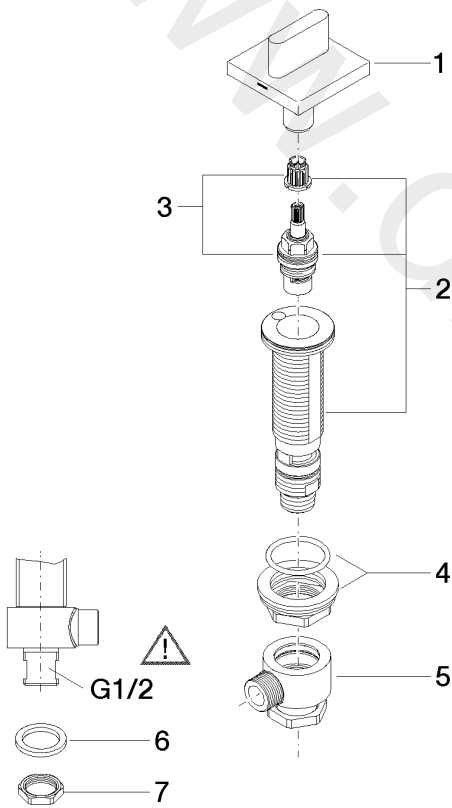

Bath - CL.1

Deck valve anti-clockwise closing hot - Brushed Dark Platinum

Article number: 20 000 706-99

Date of manufacture from 3/9/2015

Bath - CL.1

Deck valve anti-clockwise closing hot - Brushed Dark Platinum

## Spare parts list

Position	Quantity used	Item Number	Spare part	Delivery time
1	1	90 20 70 051 05-99	handle ( hot )	30
2	1	04 17 11 058 32 90	side panel	2
3	1	90 90 03 132 00 90	top	2
4	1	04 23 10 032 78 90	fixing set	2
5	1	04 17 11 023 10 90	distributor	2
6	1	04 23 30 040 00-99	threaded connector	30
7	1	09 30 11 059 90	disc	2
8	1	09 23 10 012 90	nut	2