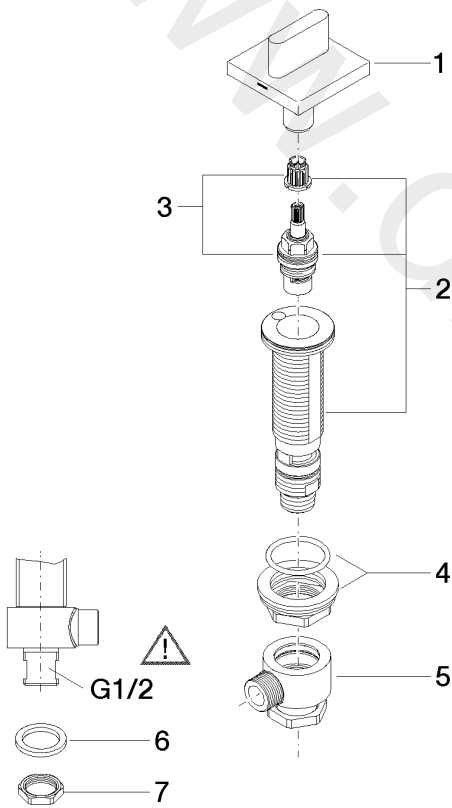

Bath - CL.1

Deck valve anti-clockwise closing hot - Brushed Platinum

Article number: 20 000 706-06

Date of manufacture from 3/9/2015

Bath - CL.1

Deck valve anti-clockwise closing hot - Brushed Platinum

Article number: 20 000 706-06

## Spare parts list

Position	Quantity used	Item Number	Spare part	Delivery time
1	1	90 20 70 051 05-06	handle ( hot )	10
2	1	04 17 11 058 32 90	side panel	2
3	1	90 90 03 132 00 90	top	2
4	1	04 23 10 032 78 90	fixing set	2
5	1	04 17 11 023 10 90	distributor	2
6	1	04 23 30 040 00-06	threaded connector	10
7	1	09 30 11 059 90	disc	2
8	1	09 23 10 012 90	nut	2