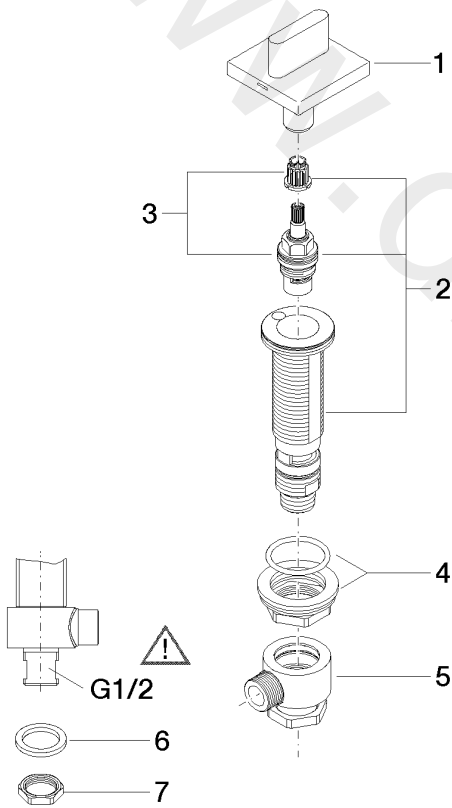

Bath - CL.1

Deck valve clockwise closing cold - Brushed Dark Platinum

Article number: 20 000 705-99

Date of manufacture from 3/9/2015

Bath - CL.1

Deck valve clockwise closing cold - Brushed Dark Platinum

Article number: 20 000 705-99

## Spare parts list

Position	Quantity used	Item Number	Spare part	Delivery time
1	1	90 20 70 051 04-99	handle ( cold )	30
2	1	04 17 11 058 33 90	side panel	2
3	1	90 90 03 133 00 90	top	2
4	1	04 23 10 032 78 90	fixing set	2
5	1	04 17 11 023 10 90	distributor	2
6	1	04 23 30 040 00-99	threaded connector	30
7	1	09 30 11 059 90	disc	2
8	1	09 23 10 012 90	nut	2