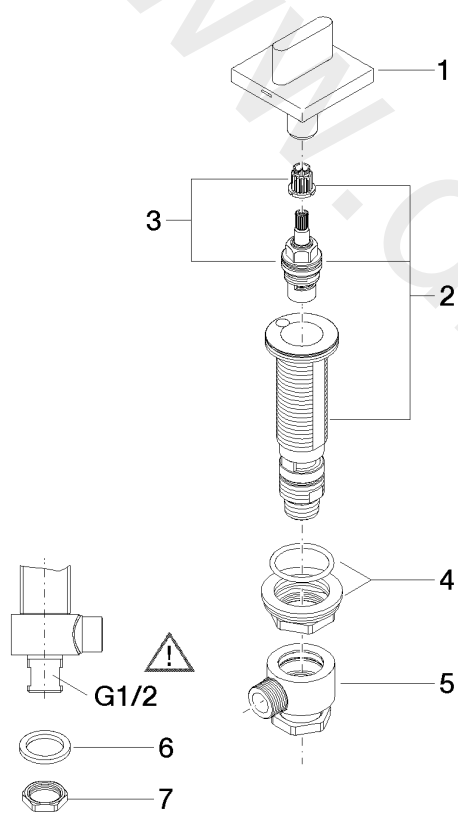

Bath - CL.1

Deck valve clockwise closing cold - Brushed Platinum

Article number: 20 000 705-06

Date of manufacture from 3/9/2015

Bath - CL.1

Deck valve clockwise closing cold - Brushed Platinum

Article number: 20 000 705-06

Date of manufacture from 3/9/2015

Spare parts list

Position	Quantity used	Item Number	Spare part	Delivery time
1	1	90 20 70 051 04-06	handle (cold)	10
2	1	04 17 11 058 33 90	side panel	2
3	1	90 90 03 133 00 90	top	2
4	1	04 23 10 032 78 90	fixing set	2
5	1	04 17 11 023 10 90	distributor	2
6	1	04 23 30 040 00-06	threaded connector	10
7	1	09 30 11 059 90	disc	2
8	1	09 23 10 012 90	nut	2