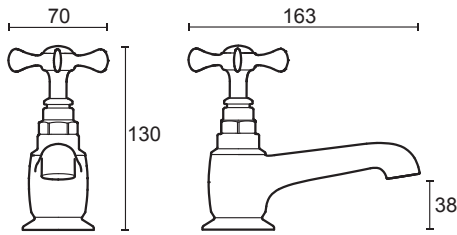

Mira Virtue

Chrome finish.

Mira Virtue 2-handle 1-hole monobloc - 2.1820.001

Mira Virtue 2-hole basin pillars - 2.1820.002

Mira Virtue 2-hole bath pillars - 2.1820.003

Mira Virtue 2-handle 2-hole bath mixer - 2.1820.004

Mira Virtue 2-handle 2-hole bath shower mixer - 2.1820.005

To download other resources, and for more information and advice on our products just visit:
www.mirashowers.co.uk