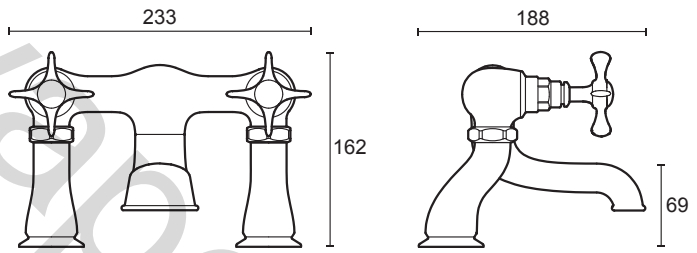

Mira Virtue

Chrome finish.

Mira Virtue 2-handle 1-hole monobloc - 2.1820.001

Mira Virtue 2-hole basin pillars - 2.1820.002

Mira Virtue 2-hole bath pillars - 2.1820.003

Mira Virtue 2-handle 2-hole bath mixer - 2.1820.004

Mira Virtue 2-handle 2-hole bath shower mixer - 2.1820.005

To download other resources, and for more information and advice on our products just visit:
www.mirashowers.co.uk