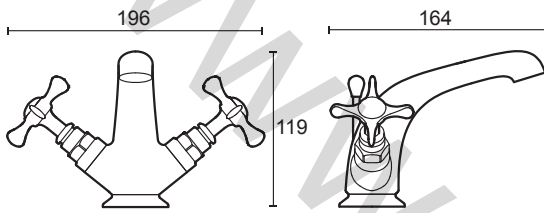

Mira Virtue

Chrome finish.

Mira Virtue 2-handle 1-hole monobloc - 2.1820.001

Mira Virtue 2-hole basin pillars - 2.1820.002

Mira Virtue 2-hole bath pillars - 2.1820.003

Mira Virtue 2-handle 2-hole bath mixer - 2.1820.004

Mira Virtue 2-handle 2-hole bath shower mixer - 2.1820.005

To download other resources, and for more information and advice on our products just visit:
www.mirashowers.co.uk