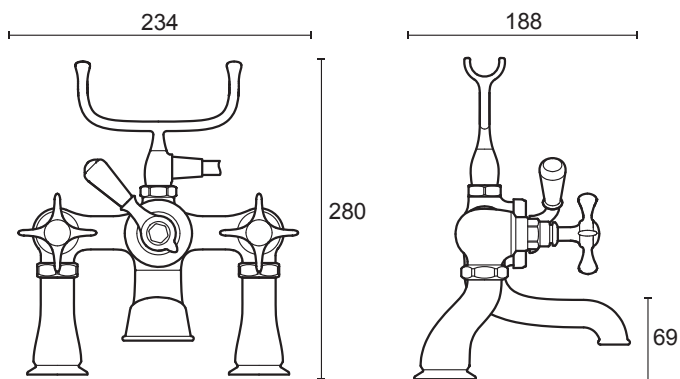

Mira Virtue

Chrome finish.

Mira Virtue 2-handle 1-hole monobloc - 2.1820.001

Mira Virtue 2-hole basin pillars - 2.1820.002

Mira Virtue 2-hole bath pillars - 2.1820.003

Mira Virtue 2-handle 2-hole bath mixer - 2.1820.004

Mira Virtue 2-handle 2-hole bath shower mixer - 2.1820.005

To download other resources, and for more information and advice on our products just visit:
www.mirashowers.co.uk