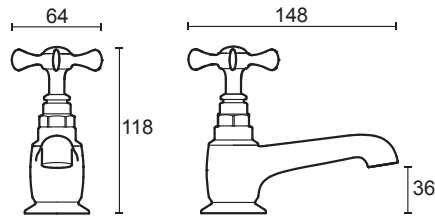

Mira Virtue

Chrome finish.

Mira Virtue 2-handle 1-hole monobloc - 2.1820.001

Mira Virtue 2-hole basin pillars - 2.1820.002

Mira Virtue 2-hole bath pillars - 2.1820.003

Mira Virtue 2-handle 2-hole bath mixer - 2.1820.004

Mira Virtue 2-handle 2-hole bath shower mixer - 2.1820.005

To download other resources, and for more information and advice on our products just visit:
www.mirashowers.co.uk