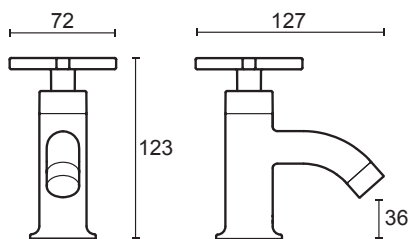

# Mira Revive

Chrome finish.

Mira Revive Single lever monobloc - 2.1819.001

Mira Revive 2-hole basin pillars - 2.1819.002

Mira Revive 2-hole bath pillars - 2.1819.003

Mira Revive Single lever 2-hole bath mixer - 2.1819.004

Mira Revive 2-hole bath shower mixer - 2.1819.005

To download other resources, and for more information and advice on our products just visit:  
[www.mirashowers.co.uk](http://www.mirashowers.co.uk)