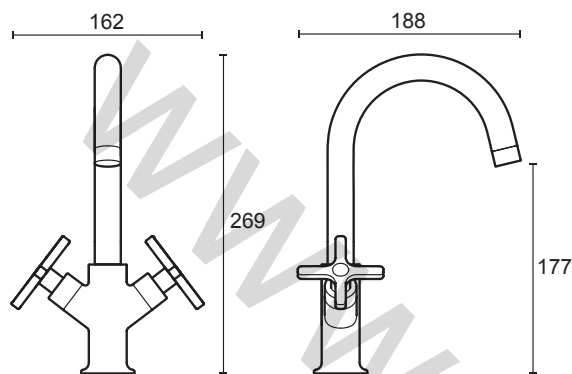

# Mira Revive

Chrome finish.

Mira Revive Single lever monobloc - 2.1819.001

Mira Revive 2-hole basin pillars - 2.1819.002

Mira Revive 2-hole bath pillars - 2.1819.003

Mira Revive Single lever 2-hole bath mixer - 2.1819.004

Mira Revive 2-hole bath shower mixer - 2.1819.005

To download other resources, and for more information and advice on our products just visit:  
[www.mirashowers.co.uk](http://www.mirashowers.co.uk)