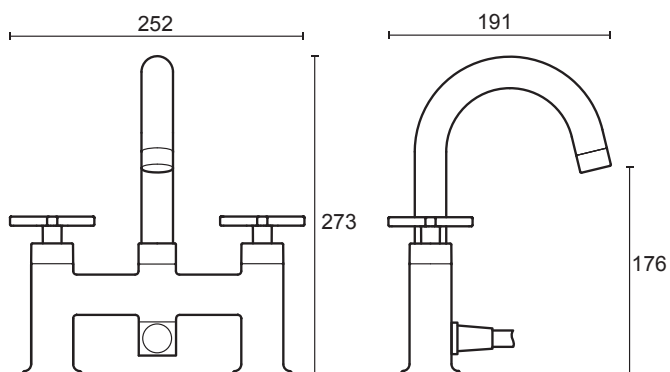

# Mira Revive

Chrome finish.

Mira Revive Single lever monobloc - 2.1819.001

Mira Revive 2-hole basin pillars - 2.1819.002

Mira Revive 2-hole bath pillars - 2.1819.003

Mira Revive Single lever 2-hole bath mixer - 2.1819.004

Mira Revive 2-hole bath shower mixer - 2.1819.005

To download other resources, and for more information and advice on our products just visit:  
[www.mirashowers.co.uk](http://www.mirashowers.co.uk)