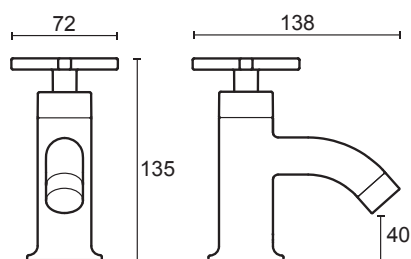

# Mira Revive

Chrome finish.

Mira Revive Single lever monobloc - 2.1819.001

Mira Revive 2-hole basin pillars - 2.1819.002

Mira Revive 2-hole bath pillars - 2.1819.003

Mira Revive Single lever 2-hole bath mixer - 2.1819.004

Mira Revive 2-hole bath shower mixer - 2.1819.005

To download other resources, and for more information and advice on our products just visit:  
[www.mirashowers.co.uk](http://www.mirashowers.co.uk)