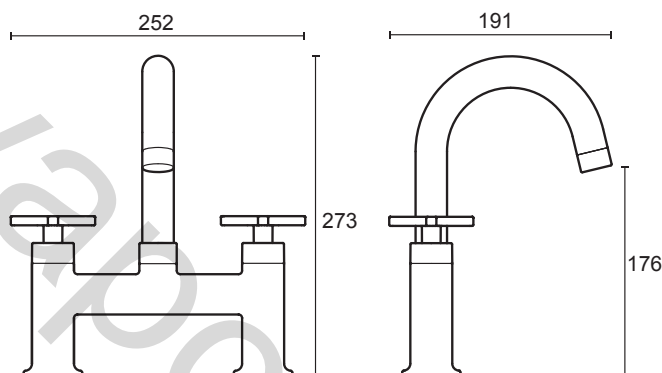

# Mira Revive

Chrome finish.

Mira Revive Single lever monobloc - 2.1819.001

Mira Revive 2-hole basin pillars - 2.1819.002

Mira Revive 2-hole bath pillars - 2.1819.003

Mira Revive Single lever 2-hole bath mixer - 2.1819.004

Mira Revive 2-hole bath shower mixer - 2.1819.005

To download other resources, and for more information and advice on our products just visit:  
[www.mirashowers.co.uk](http://www.mirashowers.co.uk)