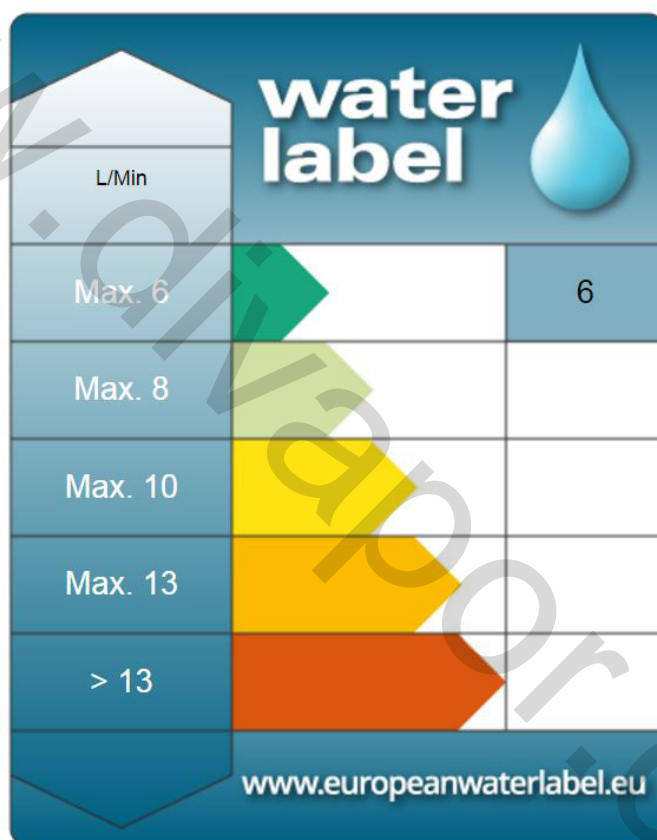

Mira Revive

Single lever monobloc. Chrome finish.

2.1819.001

To find out more about the European Water Label Scheme just visit: www.europeanwaterlabel.eu