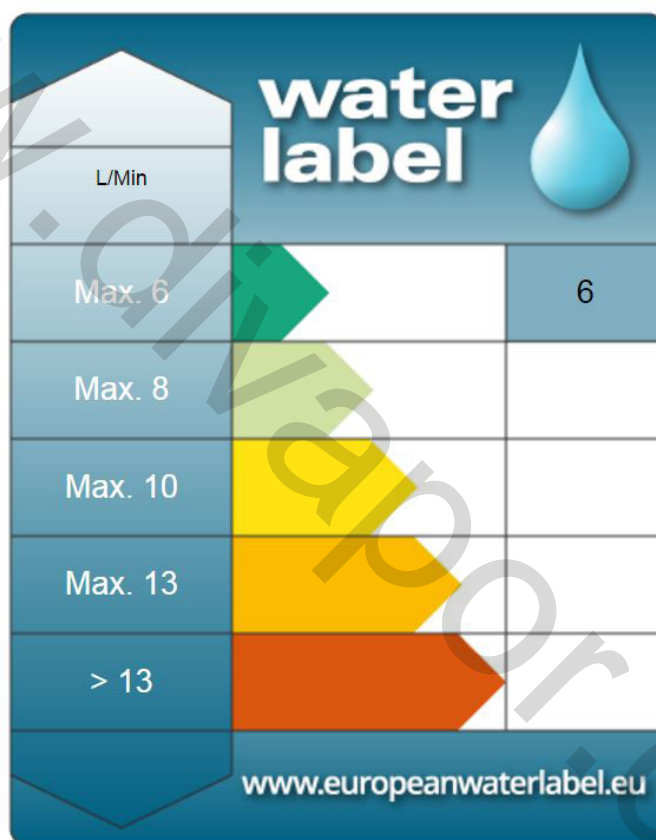

Mira Precision

Single lever monobloc. Chrome finish.

2.1817.001

To find out more about the European Water Label Scheme just visit: www.europeanwaterlabel.eu

mira
SHOWERS