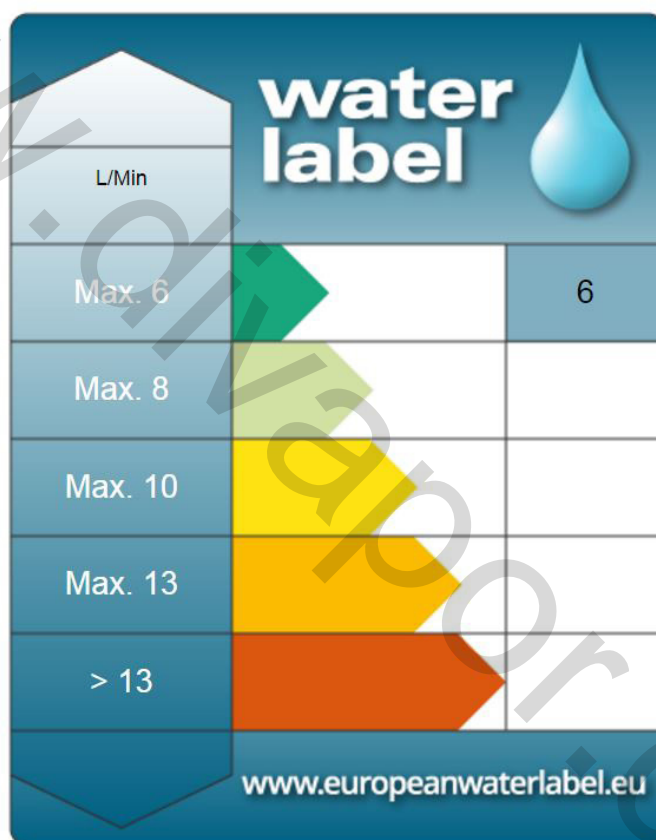

# Mira Honesty

Single lever monobloc. Chrome finish.

2.1815.001

To find out more about the European Water Label Scheme just visit: [www.europeanwaterlabel.eu](http://www.europeanwaterlabel.eu)

**mira**  
SHOWERS